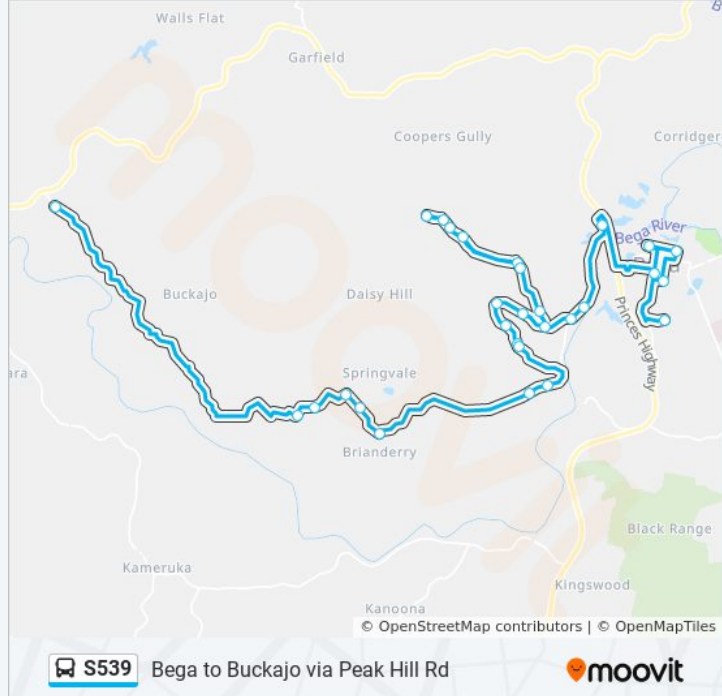

Mumbulla School for Rudolf Steiner Education,
Bega St

Bega Montessori School, Lynjohn Dr

S539 Bega to Buckajo via Peak Hill Rd

Direction: Buckajo

29 stops

[VIEW LINE SCHEDULE](#)

Bega Montessori School, Lynjohn Dr

S539 bus Info

Direction: Buckajo

Stops: 29

Trip Duration: 84 min

Line Summary:

Daisy Hill Rd at Grosses Creek Link Rd

104 Grosses Creek Link Rd

Grosses Creek Rd at Grosses Creek Link Rd

Buckajo Rd at Spring Creek Rd

Springvale Rural Fire Brigade, Buckajo Rd

Buckajo Rd at Brianderry Rd

1062 Buckajo Rd

1148 Buckajo Rd

Buckajo Rd opp 1210

Buckajo Rd opp 1403

2159 Buckajo Rd