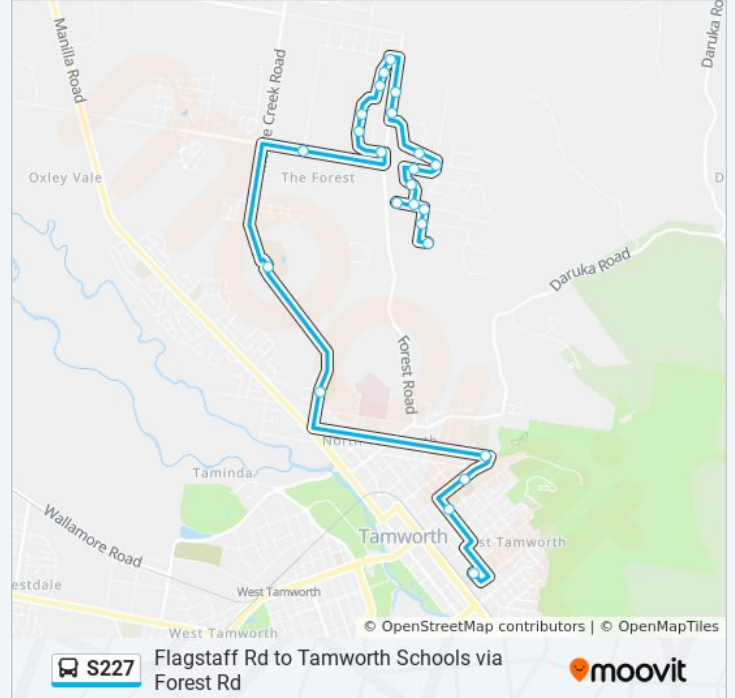

Calrossy Anglican School, William Cowper Campus

McCarthy Catholic College, Tribe St

Oxley High School, Piper St

Calrossy Anglican School, Bourke St

Tamworth Public School, Upper St

St Nicholas Primary School, Carthage St

S227 bus time schedules and route maps are available in an offline PDF at moovitapp.com. Use the [Moovit App](#) to see live bus times, train schedule or subway schedule, and step-by-step directions for all public transit in Sydney.

[About Moovit](#) • [MaaS Solutions](#) • [Supported Countries](#) • [Mooviter Community](#)

© 2024 Moovit - All Rights Reserved

Check Live Arrival Times