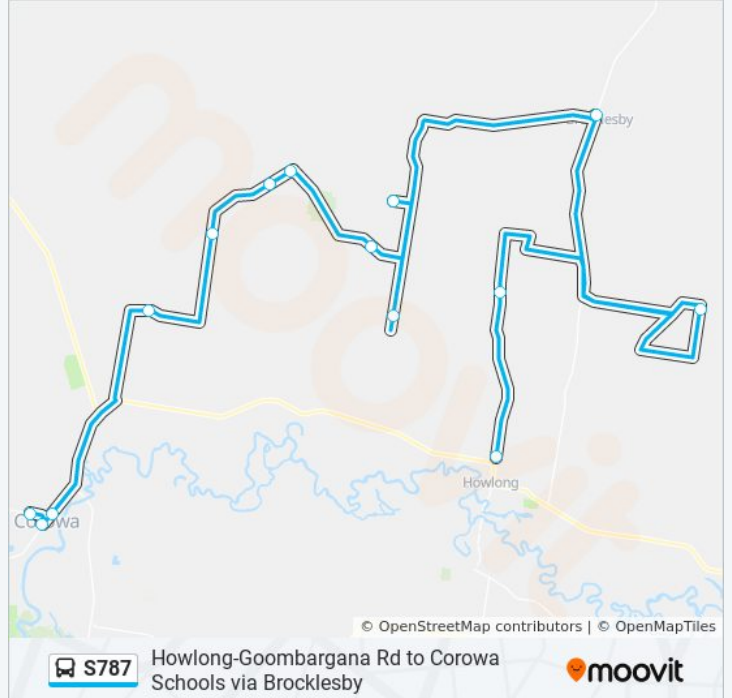

(1) Corowa: 7:16 AM(2) Howlong: 3:08 PM

Use the Moovit App to find the closest S787 bus station near you and find out when is the next S787 bus arriving.

Direction: Corowa

14 stops

[VIEW LINE SCHEDULE](#)

43 Howlong-Goombargana Rd
843 Howlong-Goombargana Rd
Major's Creek Property, Vile Lane
Kywong Howlong Rd opp Olive St
Gum Swamp Rd opp Kia Ora Property
View Bank Property, Poole Rd
Pineview Property, Morebringer Lane
Balldale Post Office, Railway Rd
Kavason Property, Balldale Rd
Sunny Hill Property, Balldale Rd
Lavis Rd opp Quamby Property
Corowa Public School, Honour Ave
St Marys Primary School, Mary St
Corowa High School, Redlands Rd

S787 bus Time Schedule

Corowa Route Timetable:

Sunday	Not Operational
Monday	7:16 AM
Tuesday	7:16 AM
Wednesday	7:16 AM
Thursday	7:16 AM
Friday	Not Operational
Saturday	Not Operational

S787 bus Info

Direction: Corowa

Stops: 14

Trip Duration: 75 min

Line Summary:

Direction: Howlong

14 stops

[VIEW LINE SCHEDULE](#)

- Corowa Public School, Honour Ave
- St Marys Primary School, Mary St
- Corowa High School, Redlands Rd
- Quamby Property, Lavis Rd
- Balldale Rd opp Glenara Rd
- Balldale Rd at Piggins Rd
- Balldale Rd opp Kavason Property
- Railway Rd opp Balldale Post Office
- Pineview Property, Morebringer Lane
- View Bank Property, Poole Rd
- Gum Swamp Rd opp Kia Ora Property
- King St before Elgin St
- 842 Howlong-Goombargana Rd
- Howlong-Goombargana Rd opp 63