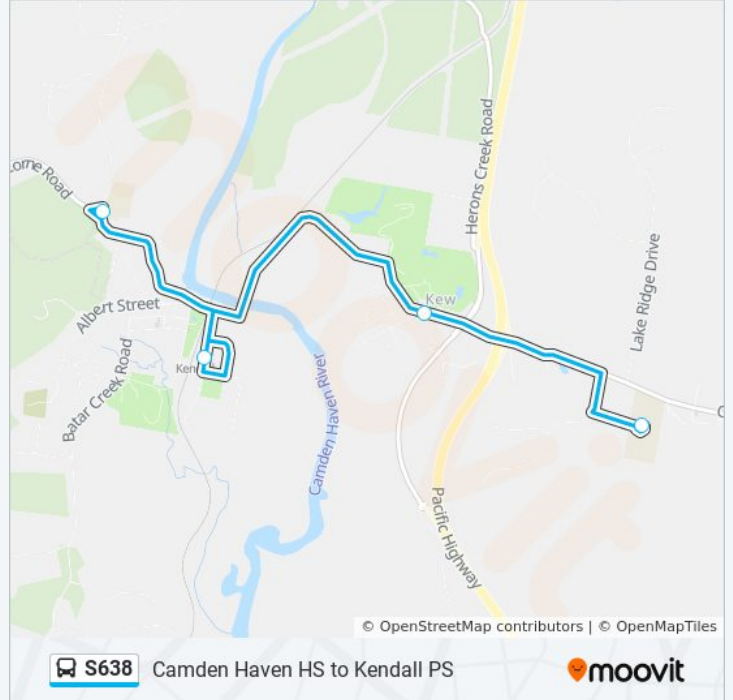

Direction: Kendall PS

4 stops

[VIEW LINE SCHEDULE](#)

Camden Haven High School

Kendall Rd at Homedale Rd

Kendall Station, Railway St

Kendall Public School, Logans Crossing Rd

S638 bus Time Schedule

Kendall PS Route Timetable:

Sunday	Not Operational
Monday	8:32 AM
Tuesday	8:32 AM
Wednesday	8:32 AM
Thursday	8:32 AM
Friday	Not Operational
Saturday	Not Operational

S638 bus Info

Direction: Kendall PS

Stops: 4

Trip Duration: 15 min

Line Summary:

S638 bus time schedules and route maps are available in an offline PDF at moovitapp.com. Use the [Moovit App](#) to see live bus times, train schedule or subway schedule, and step-by-step directions for all public transit in Sydney.