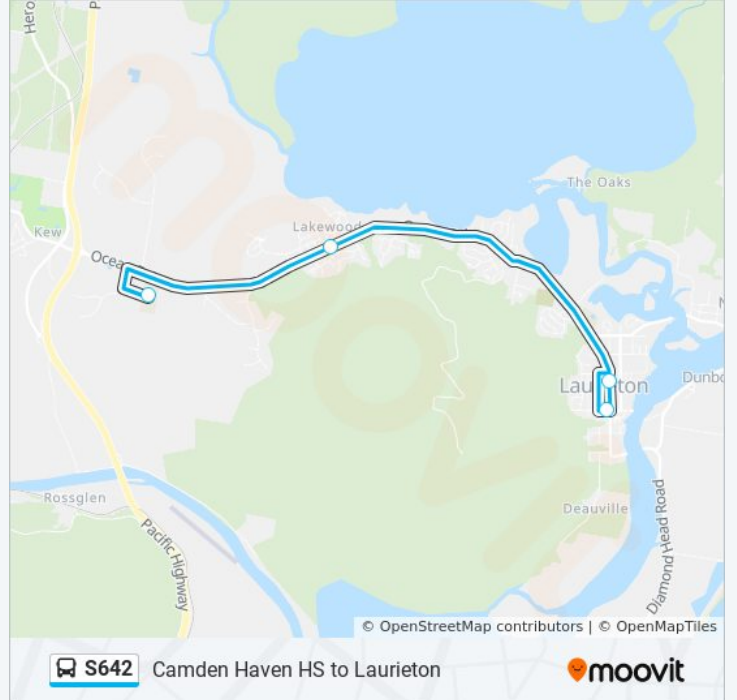

S642 bus time schedules and route maps are available in an offline PDF at moovitapp.com. Use the [Moovit App](#) to see live bus times, train schedule or subway schedule, and step-by-step directions for all public transit in Sydney.

[About Moovit](#) • [MaaS Solutions](#) • [Supported Countries](#) • [Mooviter Community](#)

© 2024 Moovit - All Rights Reserved

Check Live Arrival Times