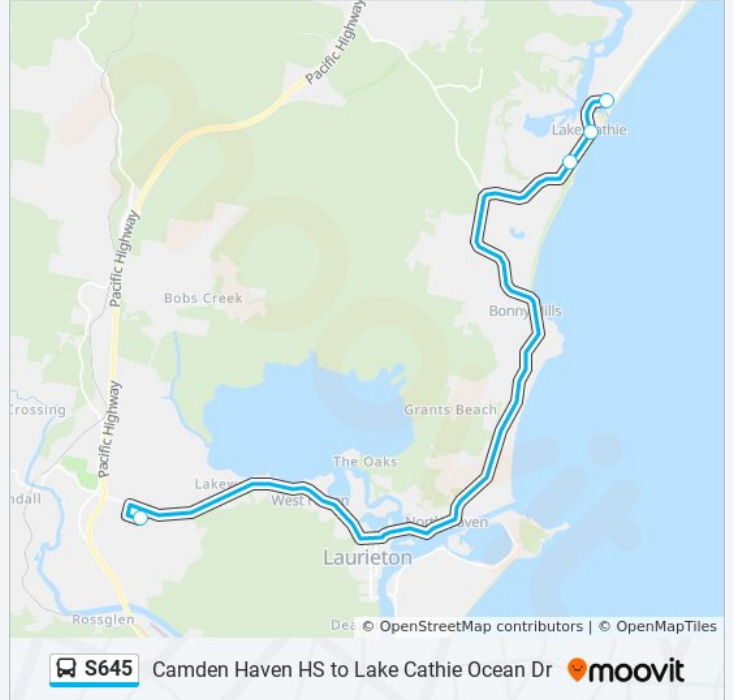

Use the Moovit App to find the closest S645 bus station near you and find out when is the next S645 bus arriving.

**Direction: Lake Cathie**

4 stops

[VIEW LINE SCHEDULE](#)

Camden Haven High School

Ocean Dr at Colli CI Walkway

Lake Cathie Village Centre, Ocean Dr

Ocean Dr after Evans St

**S645 bus Time Schedule**

Lake Cathie Route Timetable:

Sunday	Not Operational
Monday	3:55 PM
Tuesday	3:55 PM
Wednesday	3:55 PM
Thursday	3:55 PM
Friday	Not Operational
Saturday	Not Operational

**S645 bus Info**

**Direction:** Lake Cathie

**Stops:** 4

**Trip Duration:** 34 min

**Line Summary:**

S645 bus time schedules and route maps are available in an offline PDF at [moovitapp.com](https://moovitapp.com). Use the [Moovit App](#) to see live bus times, train schedule or subway schedule, and step-by-step directions for all public transit in Sydney.