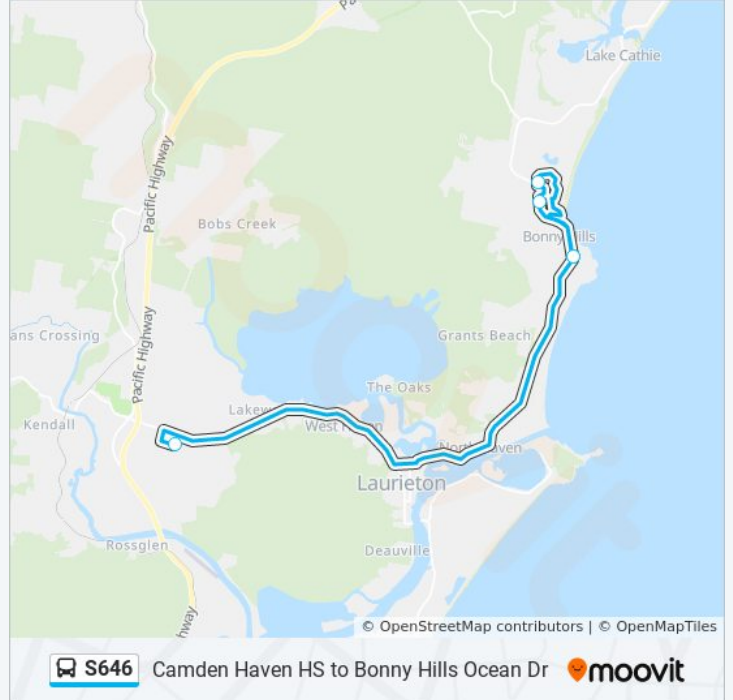

 S646

Camden Haven HS to Bonny Hills Ocean Dr

Get The App

The S646 bus line Camden Haven HS to Bonny Hills Ocean Dr has one route. For regular weekdays, their operation hours are:

(1) Bonny Hills: 15:50

Use the Moovit App to find the closest S646 bus station near you and find out when is the next S646 bus arriving.

Direction: Bonny Hills

5 stops

[VIEW LINE SCHEDULE](#)

Camden Haven High School

Ocean Dr after Panorama Dr

Ocean Dr opp Beach St

Kendall Cr opp Green Hills Rd

Ocean Dr at Third Ave

Stops: 5

Trip Duration: 34 min

Line Summary:

S646 bus time schedules and route maps are available in an offline PDF at moovitapp.com. Use the [Moovit App](#) to see live bus times, train schedule or subway schedule, and step-by-step directions for all public transit in Sydney.