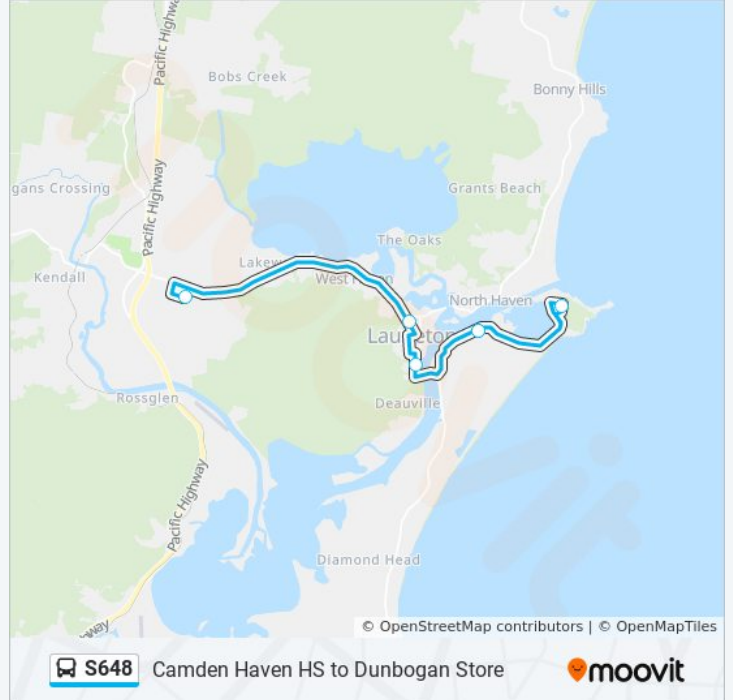

**Direction: Dunbogan**

6 stops

[VIEW LINE SCHEDULE](#)

- Camden Haven High School
- Kew Rd before Castle St
- Bold St before Mill St
- The Boulevard opp Dunbogan General Store
- Bergalia Cres at Allenwood St
- Dunbogan General Store, The Boulevarde

**Stops:** 6

**Trip Duration:** 36 min

**Line Summary:**

S648 bus time schedules and route maps are available in an offline PDF at [moovitapp.com](https://moovitapp.com). Use the [Moovit App](#) to see live bus times, train schedule or subway schedule, and step-by-step directions for all public transit in Sydney.