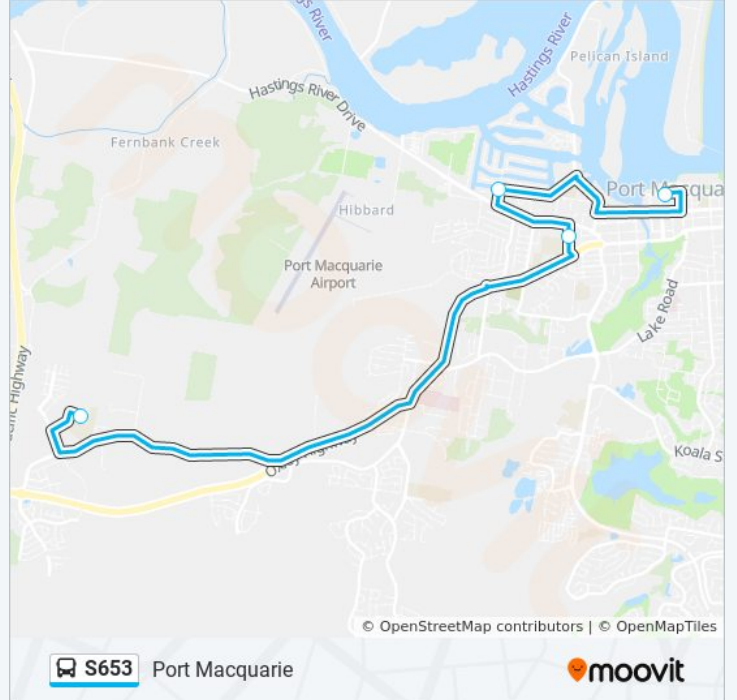

 S653

Port Macquarie

Get The App

The S653 bus line Port Macquarie has one route. For regular weekdays, their operation hours are:

(1) Port Macquarie: 15:22

Use the Moovit App to find the closest S653 bus station near you and find out when is the next S653 bus arriving.

Direction: Port Macquarie

4 stops

[VIEW LINE SCHEDULE](#)

St Joseph's Regional College

Findlay Park, Findlay Dr

Newport Island Rd opp Bay St

Clarence St after Hay St

S653 bus Time Schedule

Port Macquarie Route Timetable:

Sunday	Not Operational
Monday	15:22
Tuesday	15:22
Wednesday	15:22
Thursday	15:22
Friday	15:22
Saturday	Not Operational

S653 bus Info

Direction: Port Macquarie

Stops: 4

Trip Duration: 36 min

Line Summary:

S653 bus time schedules and route maps are available in an offline PDF at moovitapp.com. Use the [Moovit App](#) to see live bus times, train schedule or subway schedule, and step-by-step directions for all public transit in Sydney.