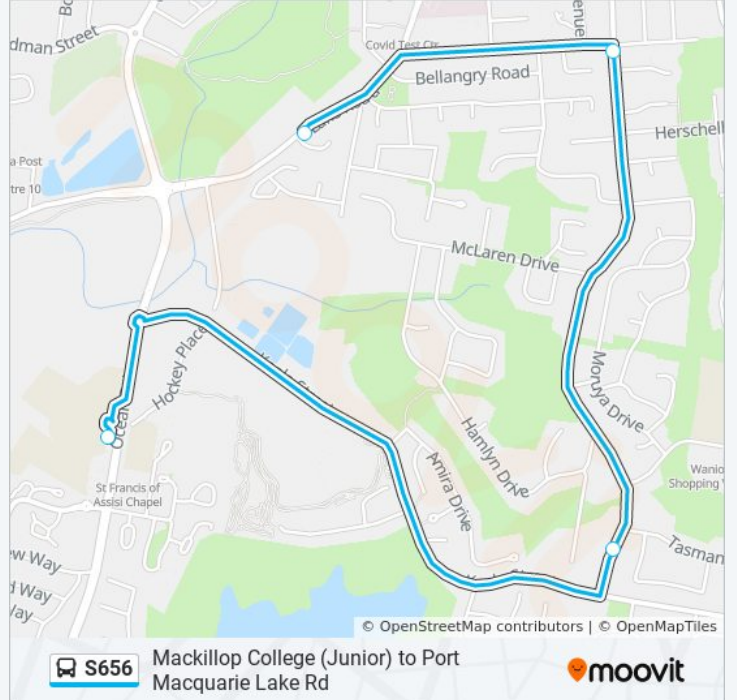

(1) Port Macquarie: 3:22 PM

Use the Moovit App to find the closest S656 bus station near you and find out when is the next S656 bus arriving.

Direction: Port Macquarie

4 stops

[VIEW LINE SCHEDULE](#)

Mackillop Junior College

Granite St after Koala St

Granite St at Savoy St

Lake Rd before Arawa Cl

S656 bus Time Schedule

Port Macquarie Route Timetable:

Sunday	Not Operational
Monday	3:22 PM
Tuesday	3:22 PM
Wednesday	3:22 PM
Thursday	3:22 PM
Friday	Not Operational
Saturday	Not Operational

S656 bus Info

Direction: Port Macquarie

Stops: 4

Trip Duration: 13 min

Line Summary:

S656 bus time schedules and route maps are available in an offline PDF at moovitapp.com. Use the [Moovit App](#) to see live bus times, train schedule or subway schedule, and step-by-step directions for all public transit in Sydney.