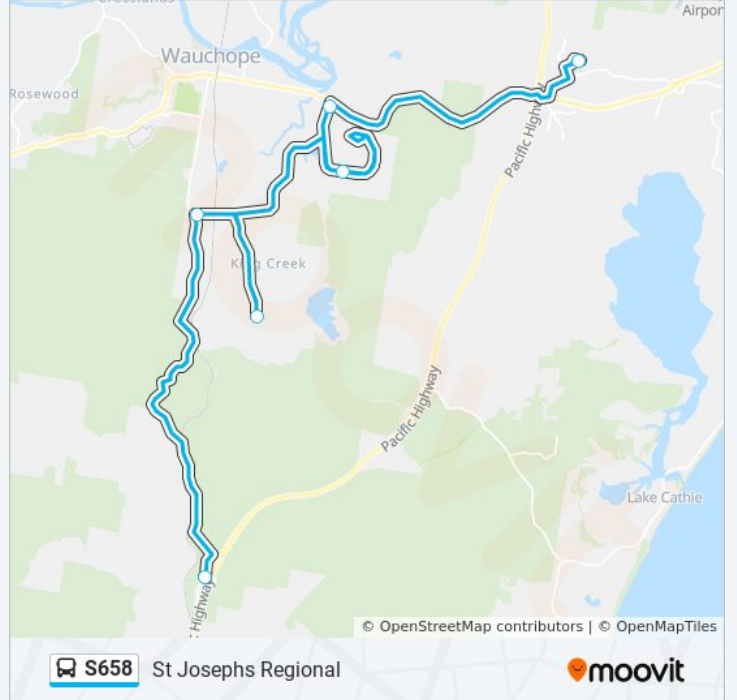

 S658

St Josephs Regional

Get The App

The S658 bus line St Josephs Regional has one route. For regular weekdays, their operation hours are:

(1) St Josephs Regional: 07:20

Use the Moovit App to find the closest S658 bus station near you and find out when is the next S658 bus arriving.

Direction: St Josephs Regional

6 stops

[VIEW LINE SCHEDULE](#)

Bago Rd at Ron Banks Rd

King Creek Rd at Bago Rd

Old King Creek Rd turnaround

Sarahs Cres at Cain Cl

King Creek Rd before Oxley Hwy

St Joseph's Regional College

S658 bus Time Schedule

St Josephs Regional Route Timetable:

Sunday	Not Operational
Monday	07:20
Tuesday	07:20
Wednesday	07:20
Thursday	07:20
Friday	07:20
Saturday	Not Operational

S658 bus Info

Direction: St Josephs Regional

Stops: 6

Trip Duration: 55 min

Line Summary:

S658 bus time schedules and route maps are available in an offline PDF at moovitapp.com. Use the [Moovit App](#) to see live bus times, train schedule or subway schedule, and step-by-step directions for all public transit in Sydney.