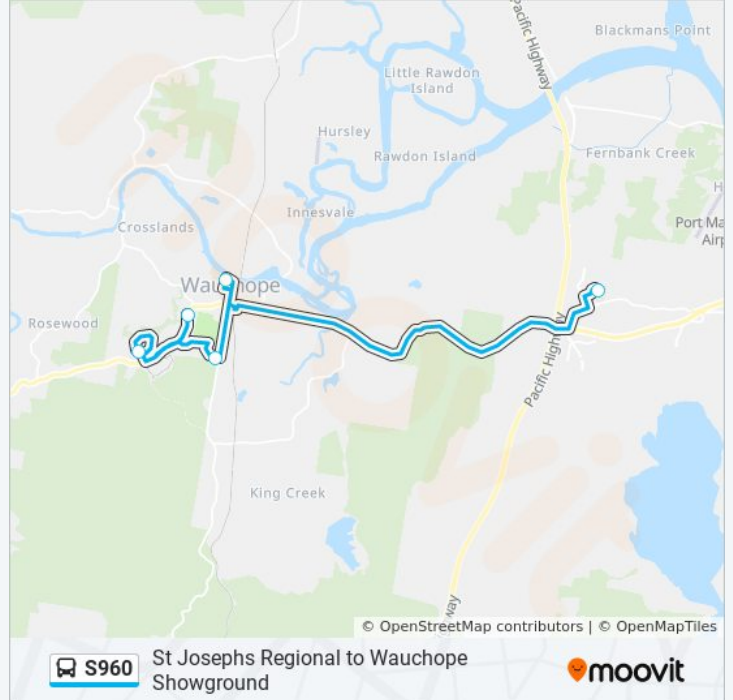

S960

St Josephs Regional to Wauchope Showground

Get The App

The S960 bus line St Josephs Regional to Wauchope Showground has one route. For regular weekdays, their operation hours are:

(1) Wauchope: 3:29 PM

Use the Moovit App to find the closest S960 bus station near you and find out when is the next S960 bus arriving.

**Direction: Wauchope**

5 stops

[VIEW LINE SCHEDULE](#)

St Joseph's Regional College

Mick Brabant Memorial Oval, Hastings St

Tallowood Ave at Mahogany Way

Colonial Cct at Homestead Dr

High St at Wade St

**S960 bus Time Schedule**

Wauchope Route Timetable:

Sunday	Not Operational
Monday	3:29 PM
Tuesday	3:29 PM
Wednesday	3:29 PM
Thursday	3:29 PM
Friday	Not Operational
Saturday	Not Operational

**S960 bus Info**

**Direction:** Wauchope

**Stops:** 5

**Trip Duration:** 39 min

**Line Summary:**

S960 bus time schedules and route maps are available in an offline PDF at [moovitapp.com](https://moovitapp.com). Use the [Moovit App](#) to see live bus times, train schedule or subway schedule, and step-by-step directions for all public transit in Sydney.