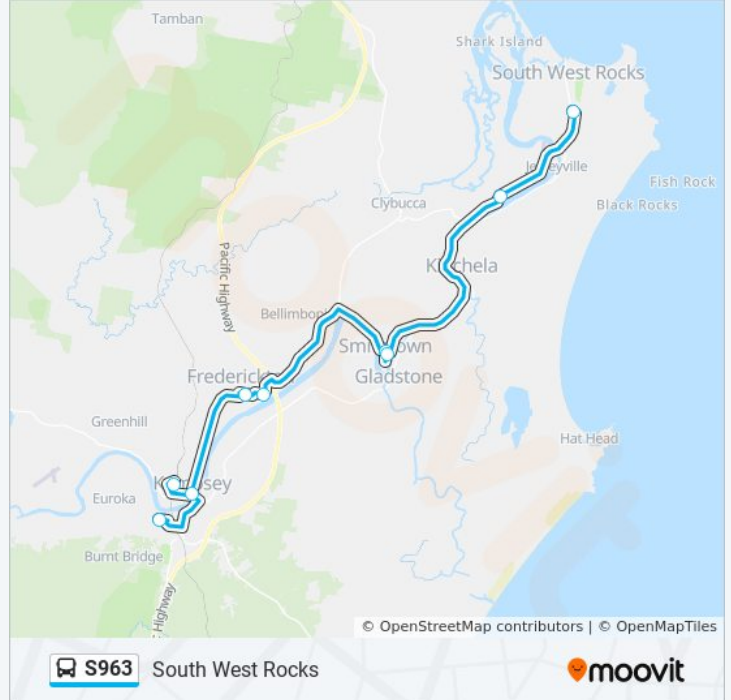

 S963

South West Rocks

Get The App

The S963 bus line South West Rocks has one route. For regular weekdays, their operation hours are:

(1) South West Rocks: 3:33 PM

Use the Moovit App to find the closest S963 bus station near you and find out when is the next S963 bus arriving.

**Direction: South West Rocks**

9 stops

[VIEW LINE SCHEDULE](#)

- Melville High School, Nicholson St
- St Joseph's Primary School, Kemp St
- Smith St after Belgrave St
- Edgar St at William St
- Frederickton Public School, Great North Rd
- Smithtown Rd opp Rawson St
- Belmore St at Main St
- Plummers Lane opp Rainbow Beach Rd
- Rocks Central Shopping Centre, Gregory St

**S963 bus Time Schedule**

South West Rocks Route Timetable:

Sunday	Not Operational
Monday	3:33 PM
Tuesday	3:33 PM
Wednesday	3:33 PM
Thursday	3:33 PM
Friday	Not Operational
Saturday	Not Operational

**S963 bus Info**

**Direction:** South West Rocks

**Stops:** 9

**Trip Duration:** 63 min

**Line Summary:**

S963 bus time schedules and route maps are available in an offline PDF at [moovitapp.com](https://moovitapp.com). Use the [Moovit App](#) to see live bus times, train schedule or subway schedule, and step-by-step directions for all public transit in Sydney.