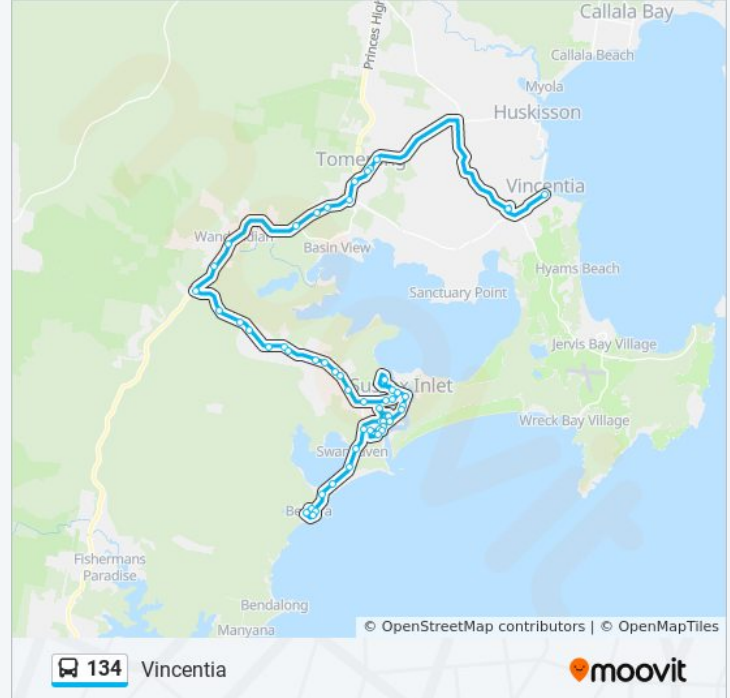

Stops: 28

Trip Duration: 33 min

Line Summary:

Sussex Rd before Lyons Rd

River Rd at Harbord St

River Rd at Thora St

River Rd at Jacobs Dr

River Rd opp Poole Ave

River Rd before Suncrest Ave

Tradewinds Ave opp Shelly Gr

Jacobs Dr at Sandpiper Way

Jacobs Dr at Teal Pl

Sussex Inlet Rd at The Springs Rd

Direction: Vincentia

52 stops

[VIEW LINE SCHEDULE](#)

134 bus Info

Direction: Vincentia

Stops: 52

Trip Duration: 61 min

Line Summary:

Sussex Rd before Lyons Rd

River Rd at Harbord St

River Rd at Thora St

Grange Rd at Island Point Rd

Hawken Rd after Grange Rd

Hawken Rd at McGuire Way

Hawken Rd opp Torbin Pl

Hawken Rd opp Tomerong Public School

HomeCo Vincentia

134 bus time schedules and route maps are available in an offline PDF at moovitapp.com. Use the [Moovit App](#) to see live bus times, train schedule or subway schedule, and step-by-step directions for all public transit in Sydney.