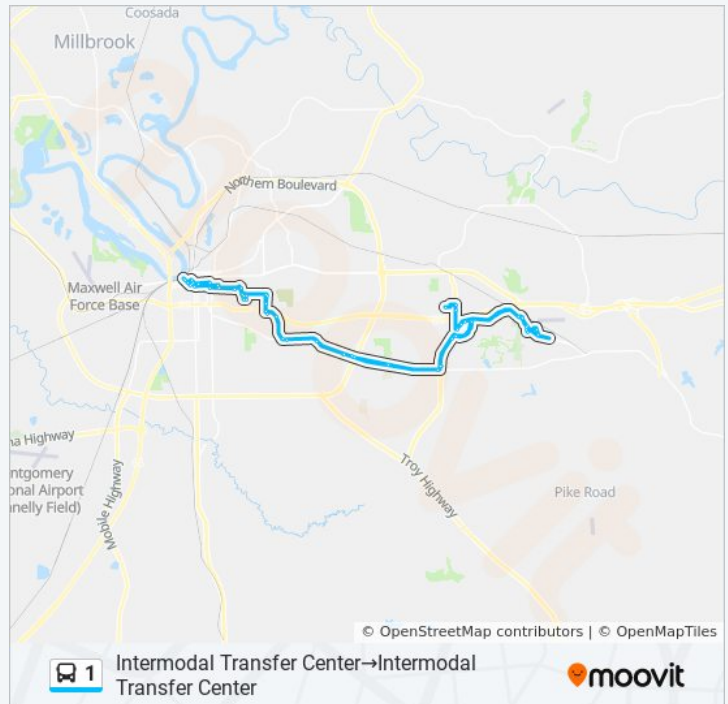

Chantilly Pkwy & Chantilly Dr.

Chantilly Dr & Service Rd

Chantilly Pkwy. & Ryan Rd.

Va Hospital

Chantilly Pkwy. & Ryan Rd.

Chantilly Pkwy & Eastchase Pkwy.

Eastchase & Berryhill

Eastchase & Taylor

Taylor & Halcyon Summit South

1 bus Info

Direction: Intermodal Transfer Center→Intermodal Transfer Center

Stops: 71

Trip Duration: 120 min

Line Summary:

Aum School Of Nursing

Taylor Rd & East

Eastchase & Taylor

Eastchase & Easchase Loop North

Eastchase Pkwy. @ Five Guys

Berryhill Rd.

Berryhill & Taylor

Taylor & Barnett

Taylor & Taylor Park

Vaughn Rd. & Taylor Rd.