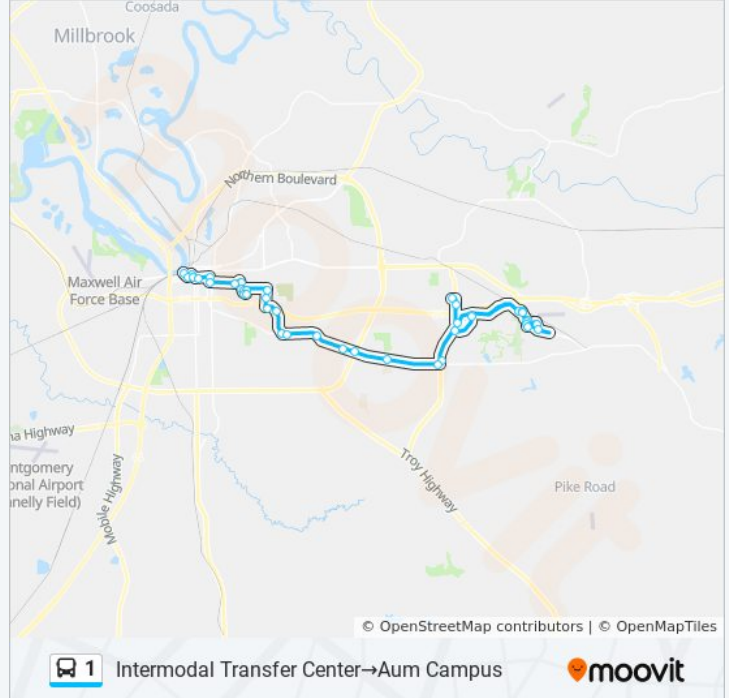

1 bus Info

Direction: Intermodal Transfer Center→Aum Campus

Stops: 41

Trip Duration: 75 min

Line Summary:

Vaughn & Perry Hill

Vaughn & Young Farm

Vaughn Rd. & East Blvd.

Vaughn at St. James School

Vaughn Rd. & Taylor Rd.

Taylor & Taylor Park

Taylor & Berryhill

Berryhill & Eastchase Pkwy.

Eastchase Pkwy & Minnie Brown Rd

Chantilly Pkwy & Eastchase Pkwy.

Chantilly Pkwy at Walmart

Chantilly Pkwy & Chantilly Dr.

Chantilly Dr & Service Rd

Chantilly Pkwy. & Ryan Rd.

Va Hospital

Chantilly Pkwy. & Ryan Rd.

Chantilly Pkwy & Eastchase Pkwy.

Eastchase & Berryhill

Eastchase & Taylor

Taylor & Halcyon Summit South

Aum Campus

Direction: Intermodal Transfer Center→Intermodal Transfer Center

71 stops

[VIEW LINE SCHEDULE](#)

Intermodal Transfer Center

Molton & Bibb

Bibb & Commerce