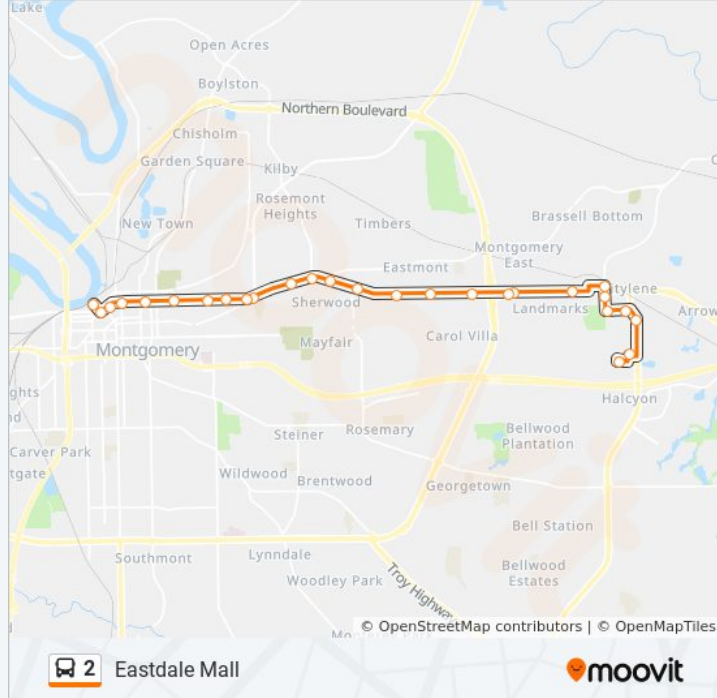

Use the Moovit App to find the closest 2 bus station near you and find out when is the next 2 bus arriving.

Direction: Intermodal Transfer Center→Aum School Of Nursing
 27 stops
[VIEW LINE SCHEDULE](#)

2 bus Info

Direction: Intermodal Transfer Center→Aum School Of Nursing
Stops: 27
Trip Duration: 40 min
Line Summary:

Mclemore @ Walmart Shopping Center

Brown Springs & Oats

Winton Blount & Brown Springs

Brown Springs & Mitylene Park

Taylor Rd & Copperfield

Aum Campus

Aum School Of Nursing

Direction: Intermodal Transfer Center→Intermodal Transfer Center

56 stops

[VIEW LINE SCHEDULE](#)

Intermodal Transfer Center

Molton & Bibb

2 bus Info

Direction: Intermodal Transfer Center→Intermodal Transfer Center

Stops: 56

Trip Duration: 90 min

Line Summary:

Atlanta & Eastdale Cir Acc East

Atlanta & Market

Mclemore @ Walmart Shopping Center