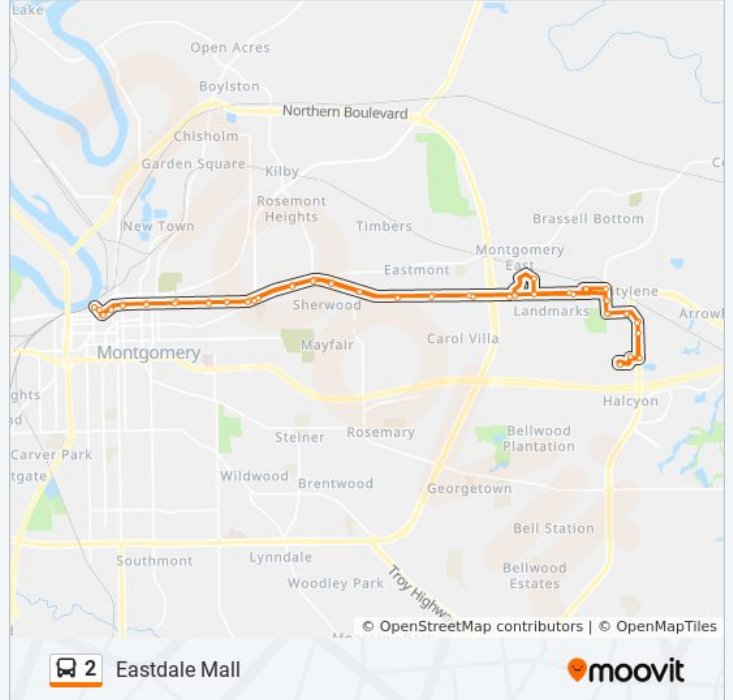

2 bus Info

Direction: Intermodal Transfer Center→Intermodal Transfer Center

Stops: 56

Trip Duration: 90 min

Line Summary:

Atlanta & Eastdale Cir Acc East

Atlanta & Market

Mclemore @ Walmart Shopping Center

Taylor & Copperfield

Winton Blount & Mitylene

Winton Blount & Brown Springs

Brown Springs & Oats

Wal-Mart (On Atlanta Highway)

Atlanta & Ashburton

Atlanta & Burbank

Burbank & Burbank Crossing

Eastdale Mall Circle And Atlanta Hwy

Atlanta & Eagle

Atlanta & Bowling Green

Atlanta & Court Downs

Perry Hill Rd. & Atlanta Hwy.

Atlanta & Wares Ferry

Atlanta & Coliseum

Atlanta & Marlborough

Atlanta & Federal

Atlanta & Panama

Madison & Florida

Madison & Capitol

Madison & Jefferson

Madison & Bainbridge

Madison & Perry

Bibb & Commerce