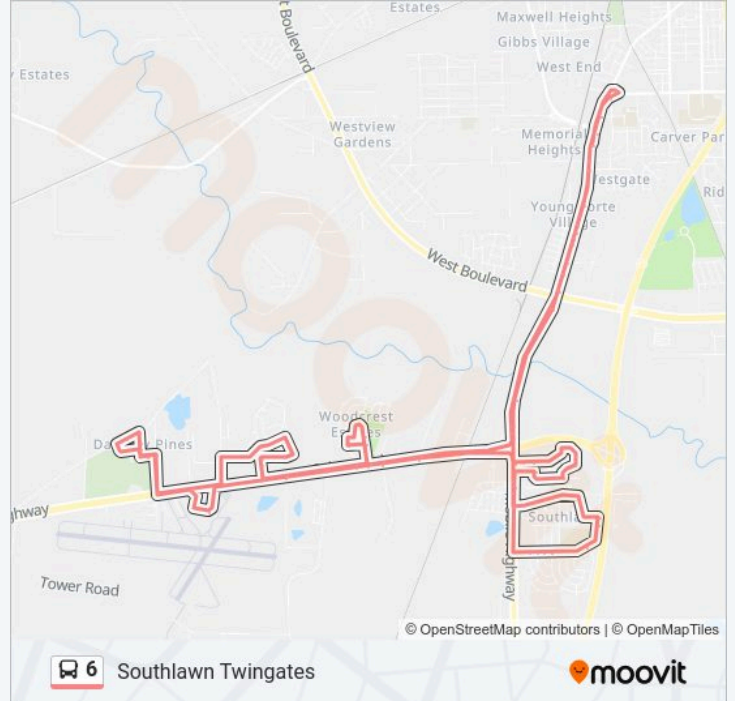

Use the Moovit App to find the closest 6 bus station near you and find out when is the next 6 bus arriving.

**Direction: Fairview Transfer Center→Fairview Transfer Center**

114 stops

[VIEW LINE SCHEDULE](#)

Mobile at Stockyard Grill

Mobile at Alabama Doeca

Mobile Hwy. & Hwy 80

Selma & Newcomb

Selma & Westport

**6 bus Time Schedule**

Fairview Transfer Center→Fairview Transfer Center  
Route Timetable:

Monday	5:15 AM-7:15 PM
Tuesday	5:15 AM-7:15 PM
Wednesday	5:15 AM-7:15 PM
Thursday	5:15 AM-7:15 PM
Friday	5:15 AM-7:15 PM
Saturday	7:15 AM-5:15 PM
Sunday	Not Operational

**6 bus Info**

**Direction:** Fairview Transfer Center→Fairview Transfer Center

**Stops:** 114

**Trip Duration:** 60 min

**Line Summary:**

- Selma & Woodcrest
- Woodcrest & Lawnwood
- Woodcrest & Thornwood
- Woodcrest & Yorkshire
- Yorkshire & Sunnybrook
- Sunnybrook & Lawnwood
- Sunnybrook & Selma
- Selma & Lamar
- Selma & Old Lamar
- Selma & Gateway
- Gateway & Gateway Ct.
- Gateway & Dilworth
- Dilworth & Chatham
- Gateway Dr. & Piedmont
- Selma & Brewer
- Selma & Ed Long
- Richardson Rd. & Hwy 80
- Richardson & Dan River
- Dan River & Longleaf
- Dan River & Danville
- Danville & Lonesome Pine
- Danville & Pine Park
- Danville & Old Hayneville
- Old Hayneville & Pine Park
- Danville & Lonesome Pine
- Danville & Dan River
- Dan River & Longleaf
- Dan River & Richardson
- Richardson & Selma
- Selma & Ed Long
- Montgomery Regional Airport
- Selma & Gateway

Selma & Old Lamar

Selma & Lamar

Selma & Sunnybrook

Selma & Woodcrest

Selma & Westport

Selma & Newcomb

Kingswood & Mobile

Kingswood & Barby