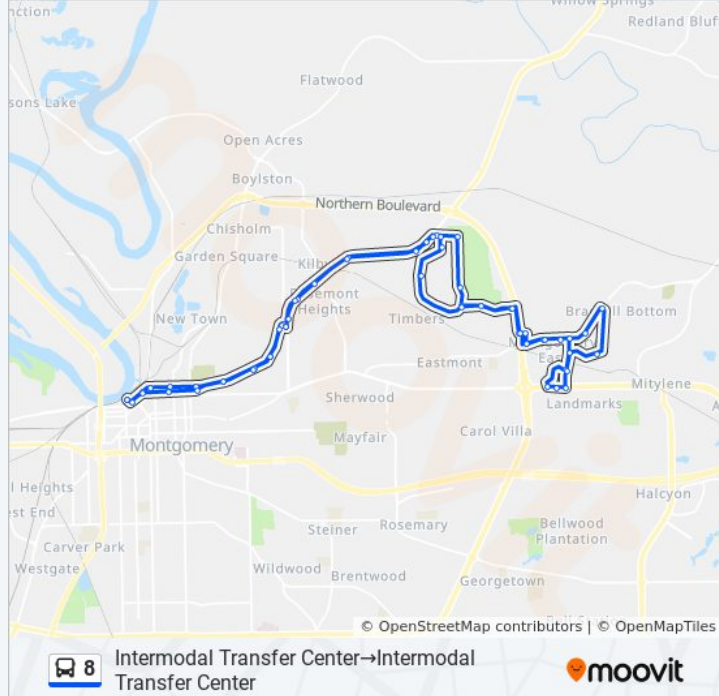

Lagoon Park Dr & Shadey Grove Dr

Lagoon Park Dr. & Plantation Way

Eastern Blvd. & Twain Curve

Twain Curve And Oliver Rd.

Wares Ferry Rd & Dunbarton Rd

Wares Ferry Rd & Oakwild Dr

Wares Ferry & Durward

Pinebrook & Wares Ferry

Pinebrook & Fieldbrook

Pinebrook & Burbank

Burbank & Eastdale

Eastdale Mall Circle And Atlanta Hwy

Atlanta & Mendel

Atlanta & Burbank

Burbank & Burbank Crossing

Burbank & Pinebrook

Wares Ferry & Burbank

Wares Ferry & Dunbarton Rd

Wares Ferry & Twain Curve

Twain Curve & Eastern Blvd.

Lagoon Park Dr. & Plantation Way

Lagoon Park Dr. & Gunter Park Dr. E.

Gunter Park Dr. E & Midpark Rd

Gunter Park Dr E. & Gunter Park Dr W.

Gunter Park Dr. W at Cong WI Dickinson

Cong WI Dickinson & Stanley

Cong WI Dickinson & Emory Folmar

Federal at Garrett Coliseum South

Crestview & Federal Dr.

Crestview & Upper Wetumpka

Upper Wetumpka & Harmon

King Hill Park

Upper Wetumpka & California