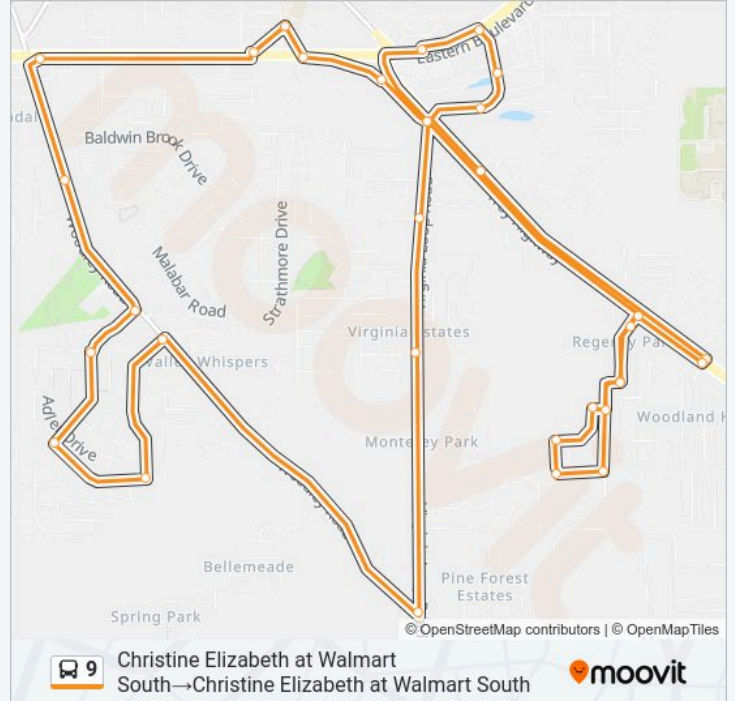

- Christine Elizabeth at Walmart South
- Christine Elizabeth & Us 80 Service
- Us 231 & Eastern
- Troy & Us 231
- Troy Hwy. & Cherry Hill Rd.
- Cherry Hill & Eric
- Wimbledon & Eric
- Sawston & Wimbledon
- Lilly & Sawston
- Hurlston & Lilly
- Eric & Hurlston
- Eric & Cherry Hill
- Cherry Hill & Troy
- Troy Hwy & Jack Pine Dr.
- Jack Pine Dr. @ Troy Hwy.
- Troy & Park Towne
- Troy & Us 231
- Virginia Loop & Lynchburg

9 bus Info
Direction: Christine Elizabeth at Walmart South→Christine Elizabeth at Walmart South
Stops: 34
Trip Duration: 60 min
Line Summary:

Virginia Loop & Virginia Loop Dr.

Virginia Loop & Woodley

Woodley Rd. & Eagerton Rd.

Eagerton & Rosedon

Rosedon & Spring Valley

Riding & Spring Valley

Spring Valley & Woodley

Woodley & Aladena

Woodley Rd. & South Blvd.

South & Wallace

One Center

South & Strathmore

Us 82 Service & Treholm State Tech North

Troy & Us 231

Christine Elizabeth & Liberty Square

Christine Elizabeth at Walmart South

9 bus time schedules and route maps are available in an offline PDF at moovitapp.com. Use the Moovit App to see live bus times, train schedule or subway schedule, and step-by-step directions for all public transit in Montgomery.