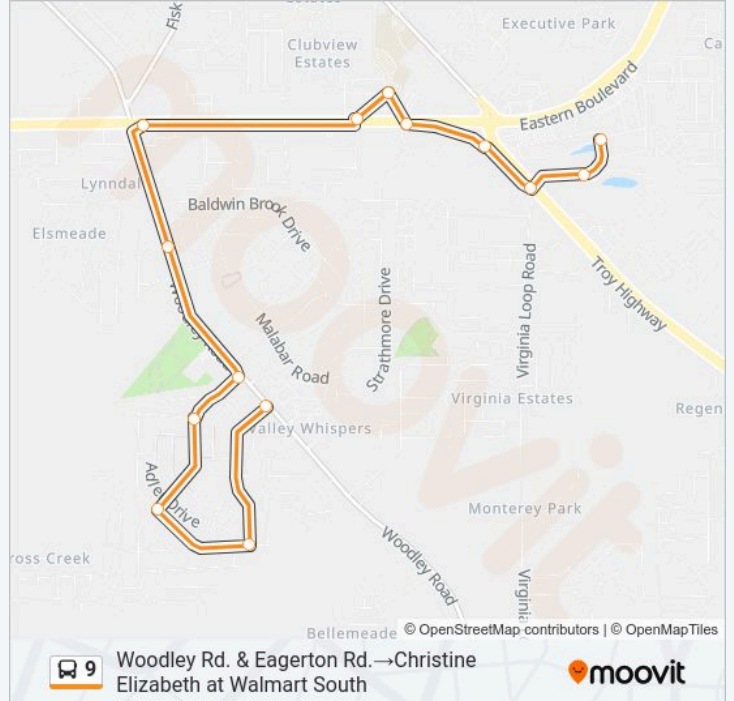

Direction: Woodley Rd. & Eagerton Rd.→Christine Elizabeth at Walmart South

14 stops

[VIEW LINE SCHEDULE](#)

- Woodley Rd. & Eagerton Rd.
- Eagerton & Rosedon
- Rosedon & Spring Valley
- Riding & Spring Valley
- Spring Valley & Woodley
- Woodley & Aladena
- Woodley Rd. & South Blvd.
- South & Wallace
- One Center
- South & Strathmore
- Us 82 Service & Treholm State Tech North
- Troy & Us 231
- Christine Elizabeth & Liberty Square
- Christine Elizabeth at Walmart South

9 bus Time Schedule

Woodley Rd. & Eagerton Rd.→Christine Elizabeth at Walmart South Route Timetable:

Monday	5:50 AM
Tuesday	5:50 AM
Wednesday	5:50 AM
Thursday	5:50 AM
Friday	5:50 AM
Saturday	Not Operational
Sunday	Not Operational

9 bus Info

Direction: Woodley Rd. & Eagerton Rd.→Christine Elizabeth at Walmart South

Stops: 14

Trip Duration: 25 min

Line Summary:

Direction: Christine Elizabeth at Walmart South→Christine Elizabeth at Walmart South
 34 stops
[VIEW LINE SCHEDULE](#)

9 bus Info
Direction: Christine Elizabeth at Walmart South→Christine Elizabeth at Walmart South
Stops: 34
Trip Duration: 60 min
Line Summary:

Virginia Loop & Virginia Loop Dr.

Virginia Loop & Woodley

Woodley Rd. & Eagerton Rd.