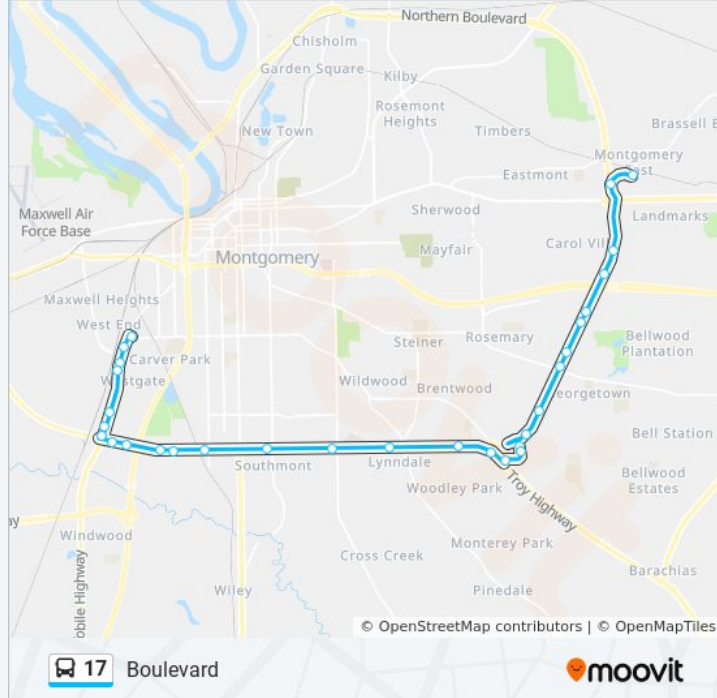

Use the Moovit App to find the closest 17 bus station near you and find out when is the next 17 bus arriving.

Direction: Fairview Transfer Center→Eastdale Circle And Dunbarton (Eastdale Mall)

30 stops

[VIEW LINE SCHEDULE](#)

17 bus Info

Direction: Fairview Transfer Center→Eastdale Circle And Dunbarton (Eastdale Mall)

Stops: 30

Trip Duration: 45 min

Line Summary:

Eastern Blvd. And Calmar Dr.

Eastern Blvd And Buckboard Rd

Eastern Blvd. & Vaughn Rd.

Eastern & Young Barn

Eastern & Haskell

Eastern & Woodmere

Eastern Blvd And Monticello

Eastern Blvd at E Shirley Ln

Eastdale Circle Entrance

Eastdale Circle And Dunbarton (Eastdale Mall)

Direction: Fairview Transfer Center→Fairview Transfer Center

50 stops

[VIEW LINE SCHEDULE](#)

Fairview Transfer Center

Mobile & Fairwest

Mobile at Uhaul

Mobile & Edgemont

Mobile & 3rd

Mobile & Southwest