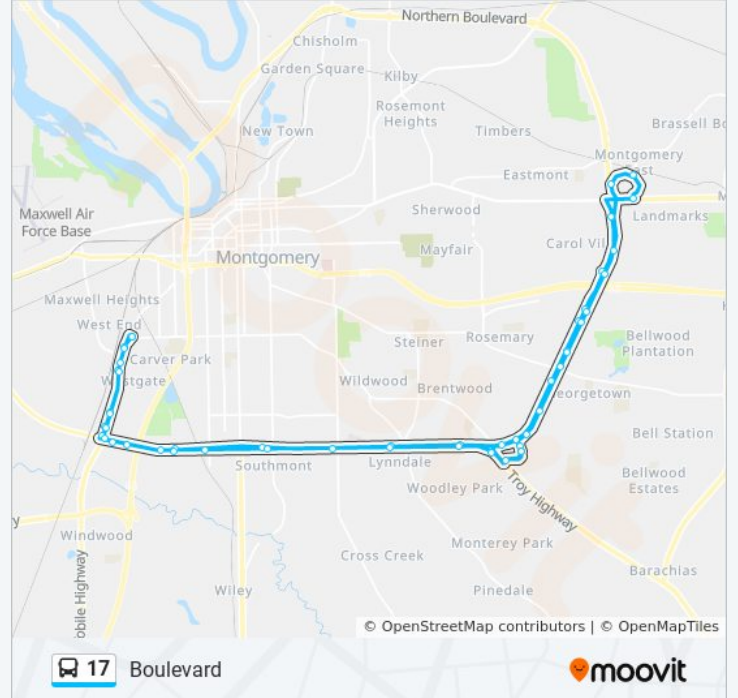

Use the Moovit App to find the closest 17 bus station near you and find out when is the next 17 bus arriving.

Direction: Fairview Transfer Center→Eastdale Circle And Dunbarton (Eastdale Mall)

30 stops

[VIEW LINE SCHEDULE](#)

17 bus Info

Direction: Fairview Transfer Center→Fairview Transfer Center

Stops: 50

Trip Duration: 90 min

Line Summary:

Wal-Mart (On Christine Elizabeth Curv)

Christine Elizabeth & Walmart North

Eastern Blvd. And Calmar Dr.

Eastern Blvd at Hitching Post Ln

Christine Elizabeth & Us 80 Service

Us 231 & Eastern

Wal-Mart (On Christine Elizabeth Curv)

South & Wallace

South & St. Helena

South at Norman Bridge

South & Davenport

South & Mobile

Mobile & Southwest

Mobile & 3rd

Mobile & Edgemont

Mobile & Fairwest St.

Fairview Transfer Center

17 bus time schedules and route maps are available in an offline PDF at moovitapp.com. Use the [Moovit App](#) to see live bus times, train schedule or subway schedule, and step-by-step directions for all public transit in Montgomery.