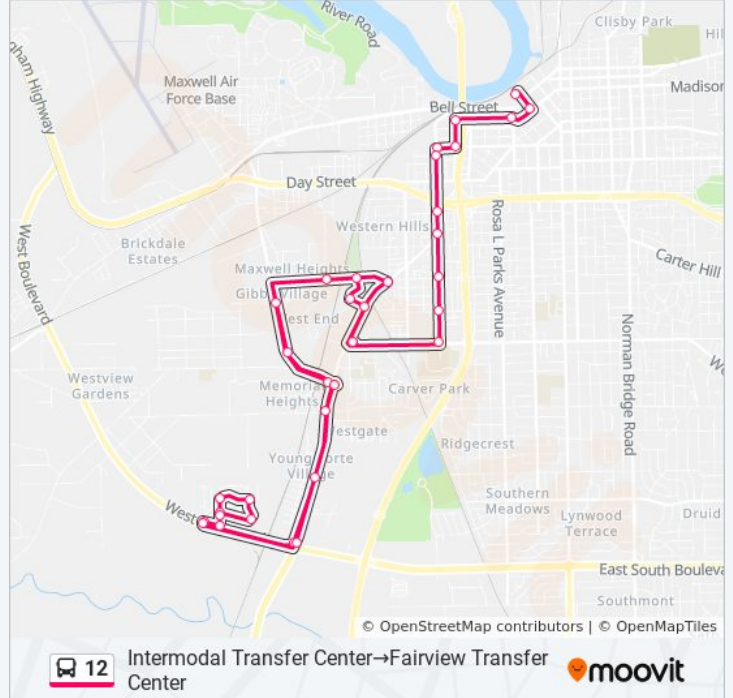

12 bus Info

Direction: Intermodal Transfer Center→Fairview Transfer Center

Stops: 35

Trip Duration: 45 min

Line Summary:

Estate & Bruce (Smiley Court)

W Smiley & S Smiley

Otis & W Smiley

Otis Ln. & East Smiley Ct.

S Smiley & E Smiley

W Smiley & S Smiley

S Smiley & Bruce

Bruce & Estate

Mobile & West

Point 83

Air Base & Tine

Terminal & Gibbs

Gibbs & Crossway

Crossway St. & Mobile Rd.

Fairview Transfer Center

Direction: Intermodal Transfer Center→Intermodal Transfer Center

47 stops

[VIEW LINE SCHEDULE](#)

Intermodal Transfer Center

12 bus Info

Direction: Intermodal Transfer Center→Intermodal Transfer Center

Stops: 47

Trip Duration: 60 min

Line Summary:

Air Base & Trenholm State Tech

Airbase Blvd. & Mobile Hwy.

Mobile & Edgemont