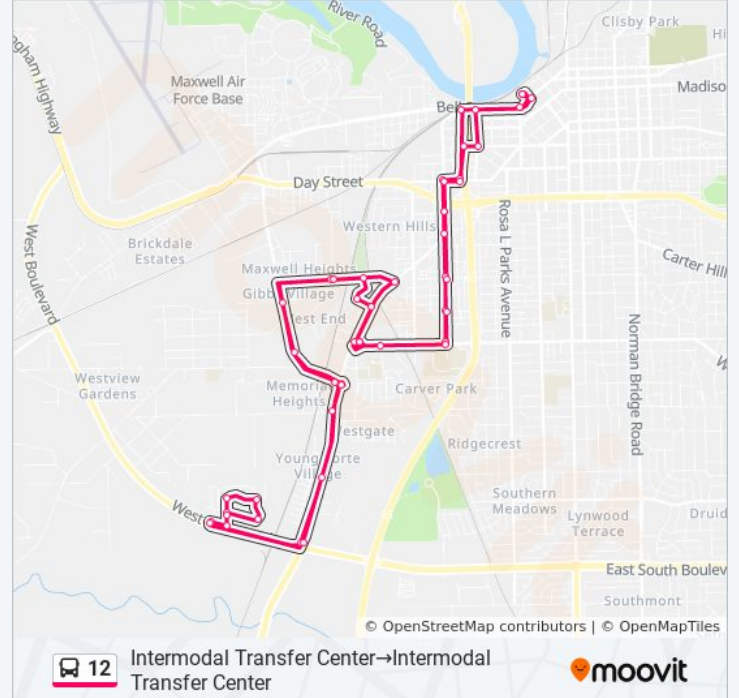

Air Base & Trenholm State Tech

Airbase Blvd. & Mobile Hwy.

Mobile & Edgemont

Mobile & Young

South Blvd. & Mobile Hwy.

Estate & Bruce (Smiley Court)

W Smiley & S Smiley

Otis & W Smiley

Otis Ln. & East Smiley Ct.

S Smiley & E Smiley

W Smiley & S Smiley

S Smiley & Bruce

Bruce & Estate

Mobile & West

Point 83

Air Base & Tine

Day Street & Terminal Rd.

Terminal & Gibbs

Gibbs & Crossway

Crossway St. & Mobile Rd.

Mobile & Hickman

Fairview Transfer Center

Fairview & Mobile

Fairview & Carver Hs

Oak & Stephens

Oak & Early

Oak & Jeff Davis

Oak & Day

Day St. & Dickerson St.

Clayton & Dickerson

Clayton & Holt

Maxwell & Holt

Molton & Tapoosa