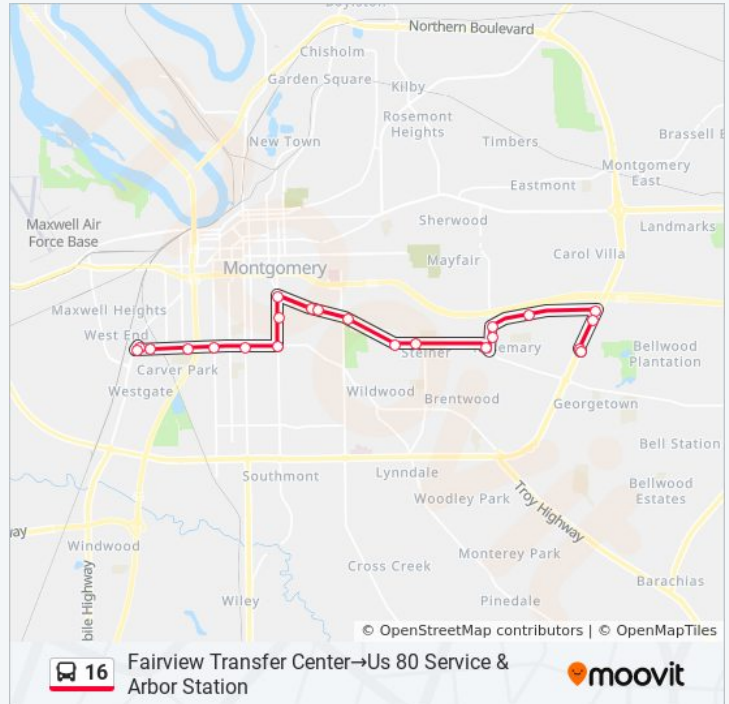

**16 bus Info**

**Direction:** Fairview Transfer Center→Fairview Transfer Center

**Stops:** 45

**Trip Duration:** 90 min

**Line Summary:**

Eastern Frontage at Home Depot

Us 80 Service & Arbor Station

Eastern Blvd. & Vaughn Rd.

Carter Hill & West

Carter Hill & Robinson Hill

Carter Hill @ Vaughn

Vaughn & Perry Hill

Perry Hill & Cairnbrook

Perry Hill Rd & Carmichael Rd.

Carmichael & Trinity

Carmichael & Eastern

Eastern Blvd at Woodmere

Eastern Frontage at Home Depot

Us 80 Service & Arbor Station

Friday

8:15 PM

Saturday

Not Operational

### 16 bus Info

**Direction:** Fairview Transfer Center→Us 80 Service & Arbor Station

**Stops:** 22

**Trip Duration:** 33 min

**Line Summary:**

16 bus time schedules and route maps are available in an offline PDF at [moovitapp.com](https://moovitapp.com). Use the [Moovit App](#) to see live bus times, train schedule or subway schedule, and step-by-step directions for all public transit in Montgomery.