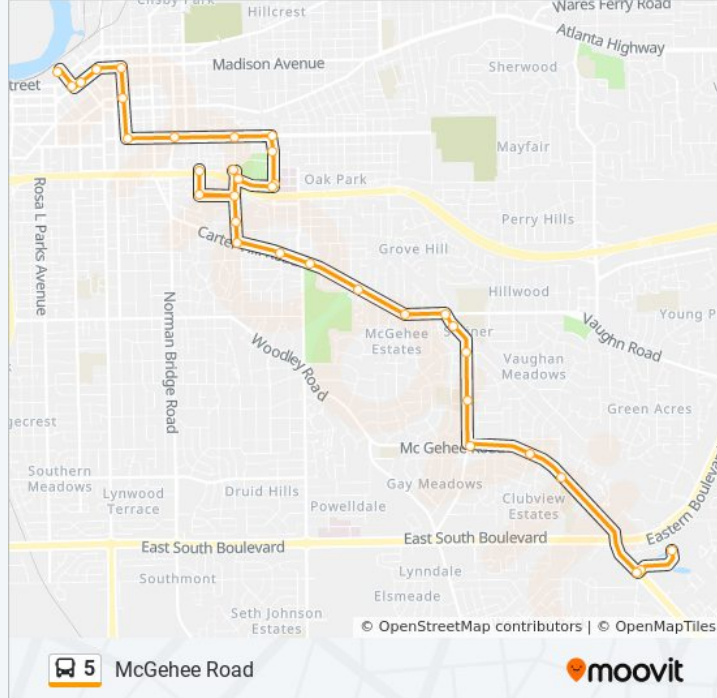

Use the Moovit App to find the closest 5 bus station near you and find out when is the next 5 bus arriving.

**Direction: Intermodal Transfer Center→Intermodal Transfer Center**  
 68 stops  
[VIEW LINE SCHEDULE](#)

**5 bus Info**

**Direction:** Intermodal Transfer Center→Intermodal Transfer Center

**Stops:** 68

**Trip Duration:** 90 min

**Line Summary:**

University & Jackson

Hutchinson & Sheppard

Hutchinson & Hall

Madison & Perry

Madison & Coosa

Bibb & Molton

Intermodal Transfer Center

**Direction: Intermodal Transfer Center→Wal-Mart (On Christine Elizabeth Curv)**

34 stops

[VIEW LINE SCHEDULE](#)

Intermodal Transfer Center

Carter Hill at Jefferson Davis Hs

McGehee & Carter Hill

McGehee & Gladlane

McGehee & Governors

Troy & Us 231

Christine Elizabeth & Troy

Wal-Mart (On Christine Elizabeth Curv)

5 bus time schedules and route maps are available in an offline PDF at [moovitapp.com](https://moovitapp.com). Use the [Moovit App](#) to see live bus times, train schedule or subway schedule, and step-by-step directions for all public transit in Montgomery.