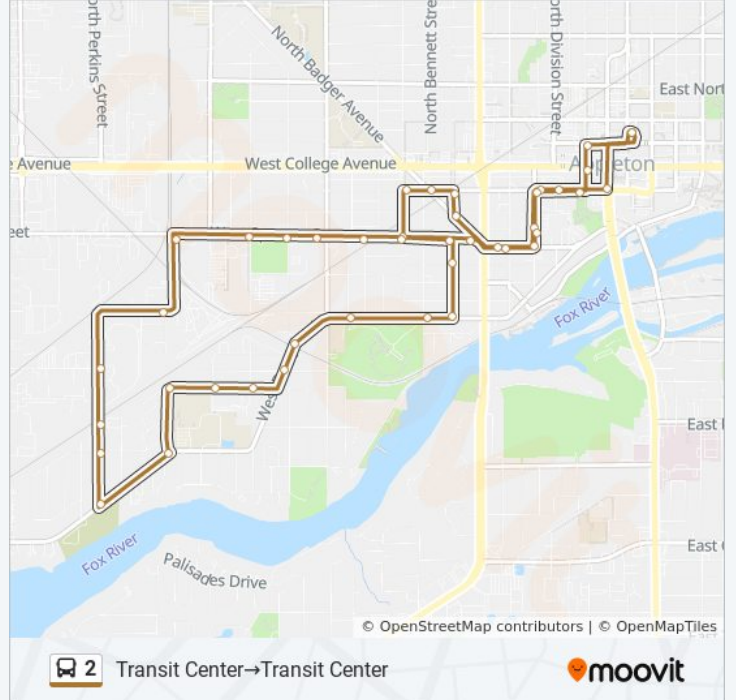

Transit Center→Transit Center

Get The App

The 2 bus line Transit Center→Transit Center has one route. For regular weekdays, their operation hours are:
 (1) Transit Center→Transit Center: 6:45 AM - 9:45 PM
 Use the Moovit App to find the closest 2 bus station near you and find out when is the next 2 bus arriving.

Direction: Transit Center→Transit Center
 43 stops
[VIEW LINE SCHEDULE](#)

2 bus Time Schedule
 Transit Center→Transit Center Route Timetable:

Sunday	Not Operational
Monday	6:45 AM - 9:45 PM
Tuesday	6:45 AM - 9:45 PM
Wednesday	6:45 AM - 9:45 PM
Thursday	6:45 AM - 9:45 PM
Friday	6:45 AM - 9:45 PM
Saturday	8:45 AM - 9:45 PM

2 bus Info
Direction: Transit Center→Transit Center
Stops: 43
Trip Duration: 25 min
Line Summary:

- Transit Center
- S Appleton & W Lawrence
- W Lawrence & S Elm
- W Lawrence & S Walnut
- S Walnut & W Seventh
- S Walnut & W Sixth
- 614 W Sixth
- S Badger & S Locust
- S Locust & W Lawrence
- W Lawrence & S Badger
- W Lawrence & S Story
- S Story & W Spencer
- W Spencer & S Locust
- S Locust & W Fifth
- S Locust & W Prospect
- W Prospect & S Pierce
- W Prospect & S Fairview
- W Prospect & S Outagamie
- W Prospect & W Rogers
- W Pine & S Douglas
- W Pine & S Herbert
- W Pine & S Bartell

S Bartell & W Prospect
 W Prospect & S Perkins
 S Perkins & W Charles
 S Perkins & Alley
 S Perkins & W Everett
 W Second & S Grider
 S Whitman & W Spencer
 W Spencer & S Douglas
 W Spencer & S Outagamie
 W Spencer & S Mason
 1115 W Spencer
 W Spencer & S Story
 W Spencer & S Locust
 W Spencer & S Badger
 S Sixth & S State
 S Walnut & W Seventh
 S Walnut & W Lawrence
 W Lawrence & S Superior
 S Superior & W College
 N Superior & W Washington
 Transit Center