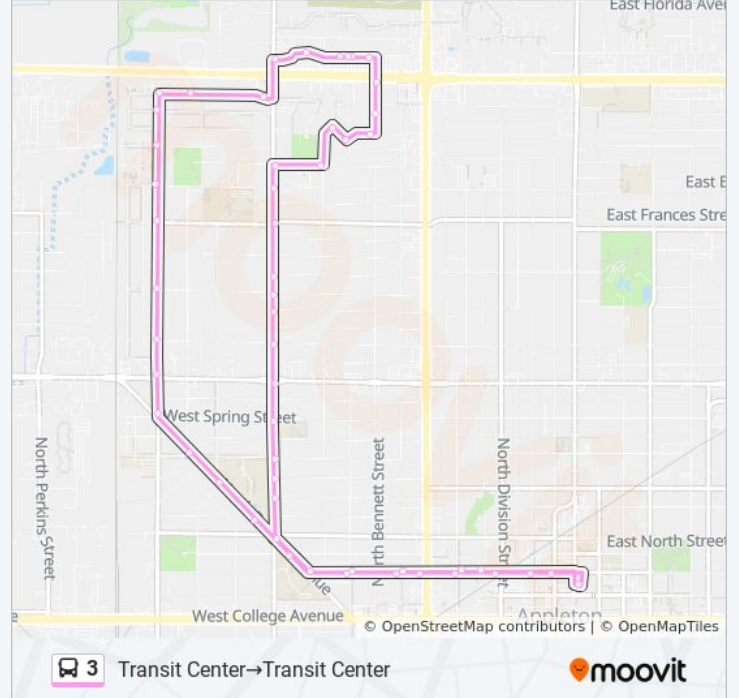

W Whittier & N Bennett

N Bennett & W Weiland

N Bennett & Service

Northland Mall @ Kohl's

Northland Mall @ Main Entrance

Northland Mall @ Shopko (East Entrance)

Northland Mall @ Shopko (West Entrance)

Northland Mall @ Festival Foods

W Knob Hill & N Mason

W Weiland & N Mason

1610 W Weiland

W Weiland & N Linwood

N Linwood & W Homestead

N Linwood & W Pershing

N Linwood & W Marquette

N Linwood & W Glendale

N Linwood & W Grant

N Linwood & W Brewster

N Linwood & W Wisconsin

N Linwood & N Badger

N Badger & W Winnebago

N Badger & Schneider

527 N Badger

N Badger & W Harris

W Franklin & N Story

W Franklin & N Locust

W Franklin & N Richmond

W Franklin & N State

W Franklin & N Division

W Franklin & N Superior

W Franklin & N Appleton

Transit Center