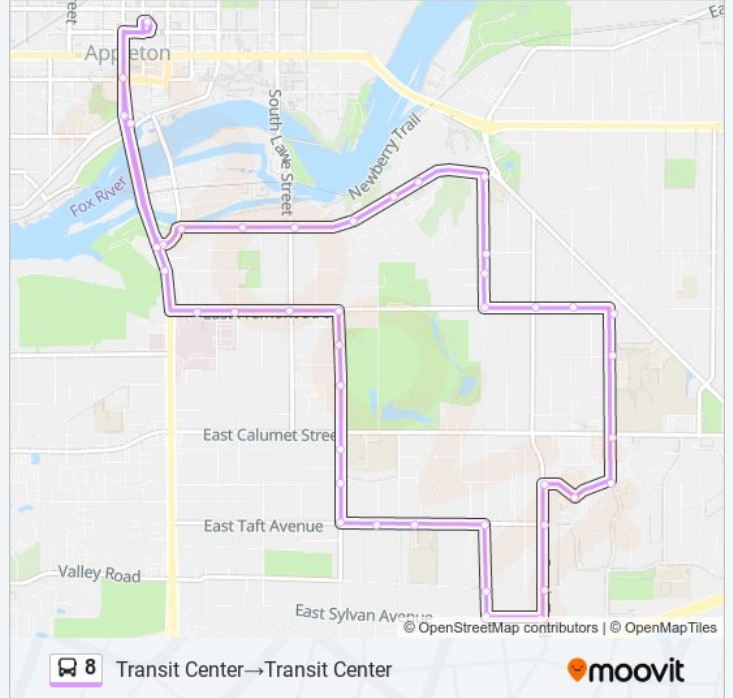

S Telulah & E Harding
E Harding & Schaefer
Schaefer Cir & Schaefer St
S Schaefer & E Calumet
S Schaefer & E Bluebird
S Schaefer & E Fremont
E Fremont & S Weimar
E Fremont & S Telulah
E Fremont & S Kernan
S Kernan & E Silver Spur
S Kernan & E Tracy
S Kernan & E South River
1100 E South River @ Alexander Gym Entrance
E South River & S West
E South River & S East
E South River & S Lawe
E South River & S Jefferson
E South River & S Olde Oneida
S Olde Oneida & S Oneida
S Oneida & W Prospect
Transit Center

8 bus time schedules and route maps are available in an offline PDF at moovitapp.com. Use the [Moovit App](#) to see live bus times, train schedule or subway schedule, and step-by-step directions for all public transit in Appleton - Oshkosh, WI.

[About Moovit](#) • [MaaS Solutions](#) • [Supported Countries](#) • [Mooviter Community](#)

© 2024 Moovit - All Rights Reserved

Check Live Arrival Times