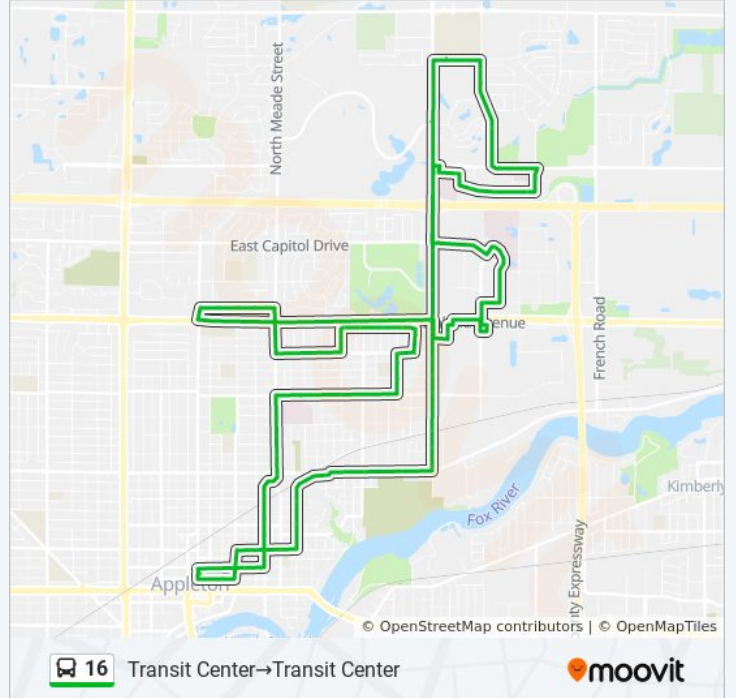

Direction: Transit Center → Transit Center

83 stops

[VIEW LINE SCHEDULE](#)

- Transit Center
- E Franklin & N Drew
- E Franklin & N Park
- E Franklin & N Lawe
- N Lawe & E North
- N Lawe & E Pacific
- N Lawe & E Hancock
- N Lawe & E Spring
- N Meade & E Wisconsin
- N Meade & E Brewster
- N Meade & E Roosevelt
- N Meade & E Grant
- N Meade & E Glendale
- E Glendale & N Viola
- E Glendale & N Mcdonald
- E Glendale & N Owaissa
- E Glendale & N Charlotte
- N Alexander & E Marquette
- N Alexander & E Lindbergh
- N Alexander & E Pershing
- E Pershing & N Helen
- N Helen @ Treyton Oaks

16 bus Info

Direction: Transit Center → Transit Center

Stops: 83

Trip Duration: 61 min

Line Summary:

N Helen & E Longview
 1616 E Longview
 E Longview & N Ullman
 E Longview & Owaissa
 E Longview & Hillwood
 N Mcdonald & E Pershing
 E Pershing & Elmwood
 E Pershing & Lillian
 E Pershing & N Meade
 N Meade & E Longview
 E First @ the Bridges
 E First & N Union
 E First & N Drew
 E First & N Morrison
 E First & N Oneida
 N Oneida & W Northland
 E Northland & N Ballard
 N Ballard & E Longview
 Pick N Save @ South Store Entrance
 2730 N Roemer @ Valley Packaging
 N Roemer & E Winslow
 E Winslow & N Marshall
 Marshall @ Capitol
 2500 E Capitol @ Encircle Health
 E Capitol & N Pointer
 E Capitol & N Ballard
 Ballard Park & Ride
 E Gateway Ct & N Gateway Dr
 2201 E Enterprise @ East Baker Tilly Drive
 E Enterprise & N Lightning
 3001 E Enterprise @ Cintas
 4000 N Providence @ South Drive
 E Evergreen & N Lightning

N Lightning & E Milestone

N Lightning & E Greenleaf

N Lightning & E Ashbury

E Ashbury @ Appleton North High School Drive

N Ballard & E Milestone

3321 N Ballard @ Wells Fargo South Drive

N Ballrad & E Witzke