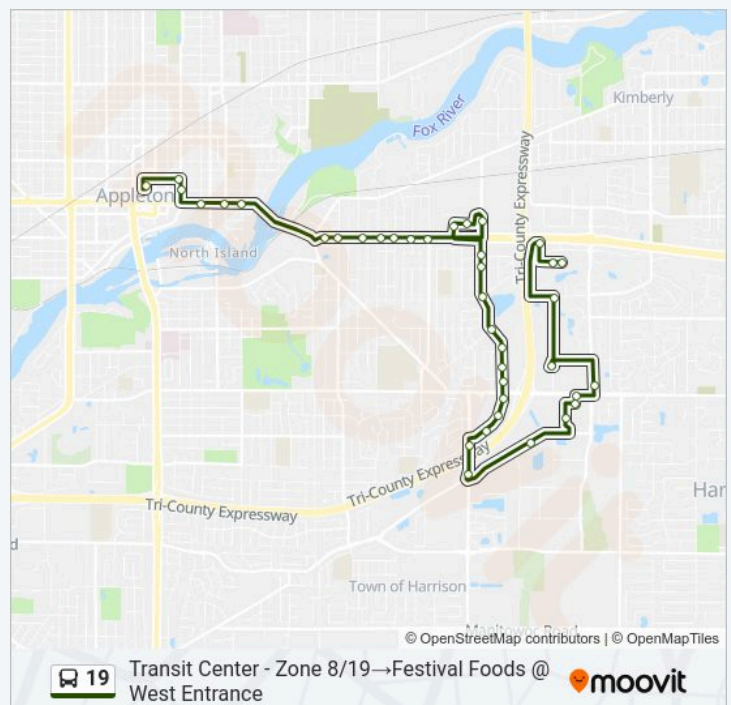

S Oneida & S Olde Oneida

S Oneida & W Prospect

Transit Center - Zone 3

Direction: Transit Center - Zone 8/19→Festival Foods @ West Entrance

38 stops

[VIEW LINE SCHEDULE](#)

- Transit Center - Zone 8/19
- E Franklin & N Drew
- N Drew & E Washington
- 525 E College @ Seeley G. Mudd Library
- E College & S Meade
- E College & S Rankin
- E College & S Warner
- E College & S Telulah
- E College & S Weimar
- E College & S Schaefer
- E College & S Joseph
- E College & S Midpark
- E College & S Matthias
- S Kensington & E Express
- Kensington Place
- Radio @ Radio Station Entrance
- S Kensington & E Canary
- S Kensington & E Forest
- S Kensington & E Lourdes
- S Kensington & E Rail
- S Kensington & E Guyette
- S Kensington @ Target
- S Kensington & E Heidemann
- 2001 S Kensington @ Mcdonald's
- 2201 S Kensington @ the Home Depot Entrance
- 2411 S Kensington @ Lot Entrance
- 2601 S Lake Park
- S Lake Park & E Plank

19 bus Time Schedule

Transit Center - Zone 8/19→Festival Foods @ West Entrance Route Timetable:

Monday	Not Operational
Tuesday	Not Operational
Wednesday	Not Operational
Thursday	Not Operational
Friday	Not Operational
Saturday	8:15 AM-12:15 PM
Sunday	Not Operational

19 bus Info

Direction: Transit Center - Zone 8/19→Festival Foods @ West Entrance

Stops: 38

Trip Duration: 26 min

Line Summary:

3545 E. Plank Rd.

East Side Of Walmart

Outer Parking Lot