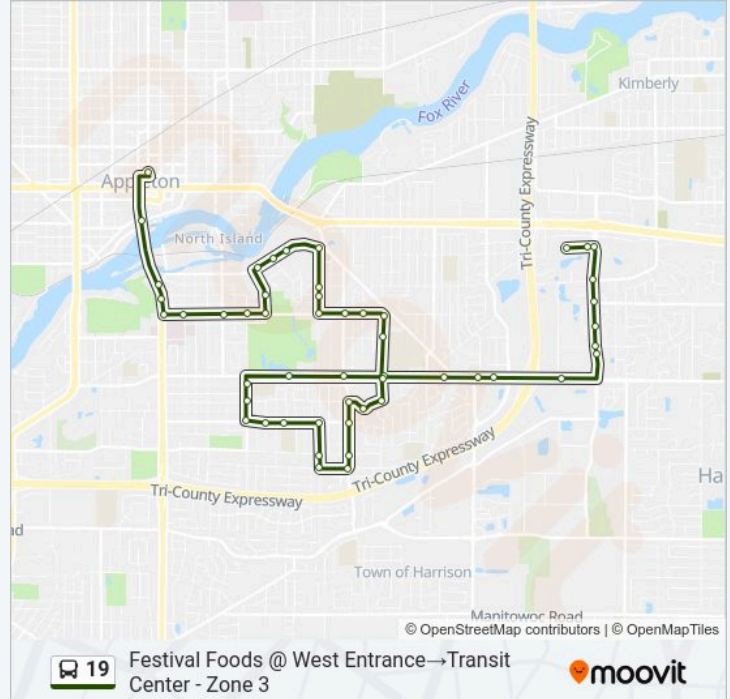

E Fremont & S Weimar

E Fremont & S Telulah

E Fremont & S Kernan

S Kernan & E Silver Spur

S Kernan & E Tracy

S Kernan & E South River

1100 E South River @ Alexander Gym Entrance

E South River & S West

E South River & S East

S East & E Mckinley

S East & E Fremont

E Fremont & S Carpenter

E Fremont & S Lawe

E Fremont & S Madison

E Fremont & S Oneida

S Oneida & E Mckinley

S Oneida & S Olde Oneida

S Oneida & W Prospect

Transit Center - Zone 3

Direction: Transit Center - Zone 8/19→Festival Foods @ West Entrance

38 stops

[VIEW LINE SCHEDULE](#)

- Transit Center - Zone 8/19
- E Franklin & N Drew
- N Drew & E Washington
- 525 E College @ Seeley G. Mudd Library
- E College & S Meade
- E College & S Rankin
- E College & S Warner
- E College & S Telulah
- E College & S Weimar
- E College & S Schaefer
- E College & S Joseph
- E College & S Midpark
- E College & S Matthias
- S Kensington & E Express
- Kensington Place
- Radio @ Radio Station Entrance
- S Kensington & E Canary
- S Kensington & E Forest
- S Kensington & E Lourdes
- S Kensington & E Rail
- S Kensington & E Guyette
- S Kensington @ Target
- S Kensington & E Heidemann
- 2001 S Kensington @ Mcdonald's
- 2201 S Kensington @ the Home Depot Entrance
- 2411 S Kensington @ Lot Entrance
- 2601 S Lake Park
- S Lake Park & E Plank

19 bus Info

Direction: Transit Center - Zone 8/19→Festival Foods @ West Entrance

Stops: 38

Trip Duration: 26 min

Line Summary:

3545 E. Plank Rd.

East Side Of Walmart

Outer Parking Lot