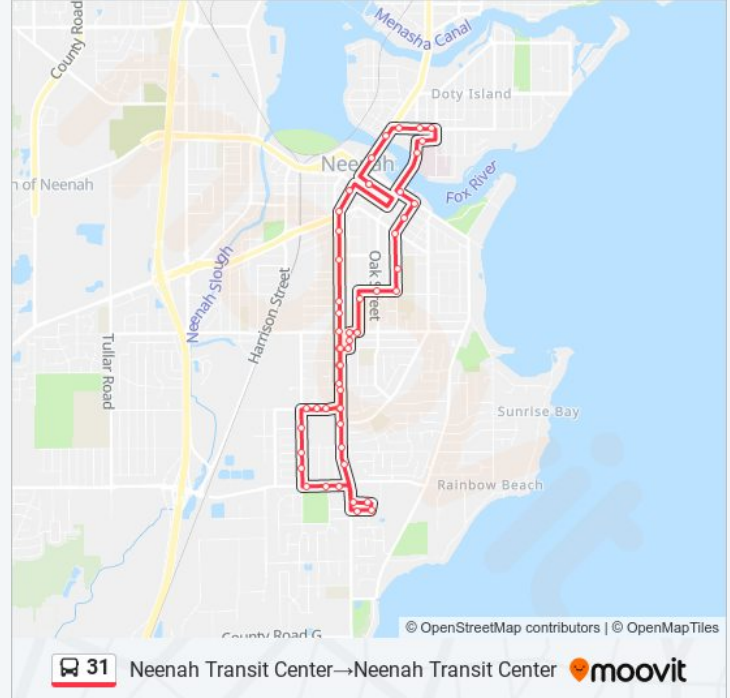

W Bell & Ames

Lyon & Dickenson

1555 Lyon @ the Highlands

Pick N Save @ South Entrance

Pick N Save Exit & S Commercial

1516 S Commercial

S Commercial & Stanley

S Commercial & Alcott

S Commercial & Byrd

S Commercial & E Peckham

S Commercial & Professional

S Commercial & Haylett

Haylett & Maple

914 Maple

Maple & E Cecil

E Cecil & Higgins

920 Higgins @ Wilson Es

Laudan & Oak

Laudan & Elm

600 Elm @ Shattuck Ms

Elm & Washington

Elm & E Columbian

Elm & E Wisconsin

E Wisconsin & Oak

Oak @ Theda Clark Emergency Entrance

E North Water & Oak

312 E Forest

E Forest & First

E Forest & N Commercial

N Commercial & W North Water

120 N Commercial

Neenah Transit Center