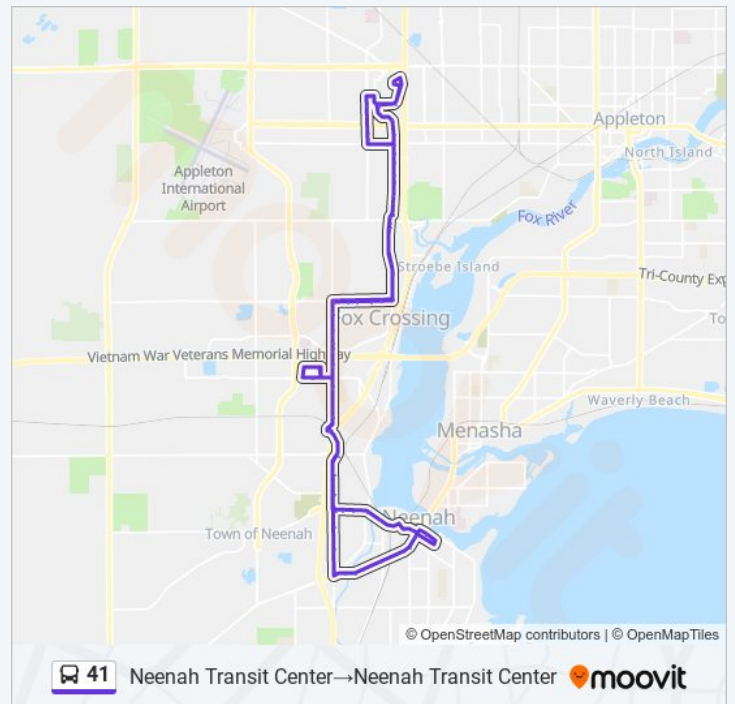

Use the Moovit App to find the closest 41 bus station near you and find out when is the next 41 bus arriving.

**Direction: Neenah Transit Center→Fox River Mall @ East Entrance**

49 stops

[VIEW LINE SCHEDULE](#)

Outer Ring @ Walkway by Pond

Fox River Mall @ East Entrance

**Direction: Neenah Transit Center→Neenah Transit Center**

96 stops

[VIEW LINE SCHEDULE](#)

**41 bus Time Schedule**

Neenah Transit Center→Neenah Transit Center  
Route Timetable:

#### 41 bus Info

**Direction:** Neenah Transit Center→Neenah Transit Center

**Stops:** 96

**Trip Duration:** 64 min

**Line Summary:**

S Van Dyke & S Nicolet

S Nicolet & S Van Dyke

1532 S Nicolet

1424 S Nicolet

S Nicolet & W Pine

S Nicolet & Medard

S Nicolet & Boardwalk

S Nicolet & Park Place

S Nicolet & W Spencer

S Nicolet & W Lawrence

120 N Mall Dr @ Kwik Trip