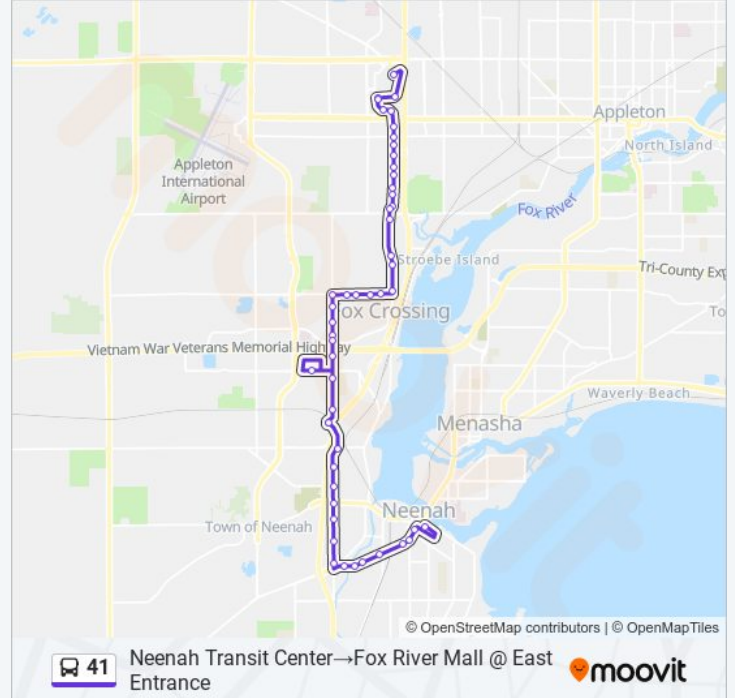

Use the Moovit App to find the closest 41 bus station near you and find out when is the next 41 bus arriving.

**Direction: Neenah Transit Center→Fox River Mall @ East Entrance**

49 stops

[VIEW LINE SCHEDULE](#)

**41 bus Info**

**Direction:** Neenah Transit Center→Fox River Mall @ East Entrance

**Stops:** 49

**Trip Duration:** 27 min

**Line Summary:**

Cold Spring & W American

Cold Spring & Highland Park

Cold Spring & Kaufman

S Nicolet & Boardwalk

S Nicolet & Park Place

S Nicolet & W Spencer

S Nicolet & W Lawrence

120 N Mall Dr @ Kwik Trip

Mall & Grande Market

410 N Mall

Mall Dr. & Outer Ring

Outer Ring @ Walkway by Pond

Fox River Mall @ East Entrance

**Direction: Neenah Transit Center→Neenah Transit Center**

96 stops

[VIEW LINE SCHEDULE](#)

**41 bus Time Schedule**

Neenah Transit Center→Neenah Transit Center  
Route Timetable: