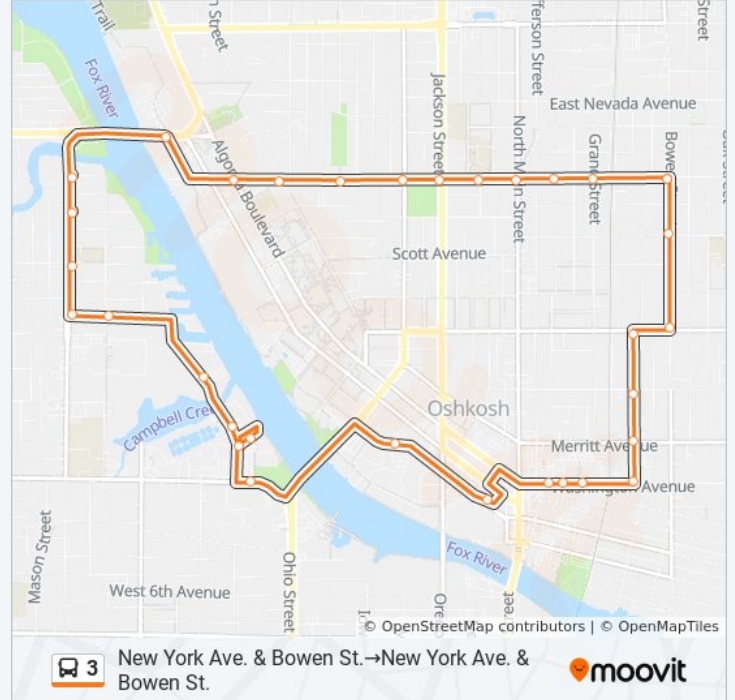

Sawyer St & Fillmore Ave

Congress Ave. & Summit Ave.

New York Ave & Algoma Blvd

New York Ave. & Elmwood Ave.

New York Ave. & Garfield St.

New York Ave. & Wisconsin St.

New York Ave. & Jackson St.

New York Ave & Merrill St.

New York Ave. & Main St.

New York Ave. & Mt Vernon St.

New York Ave. & Grand St.

New York Ave. & Bowen St.

3 bus time schedules and route maps are available in an offline PDF at moovitapp.com. Use the [Moovit App](#) to see live bus times, train schedule or subway schedule, and step-by-step directions for all public transit in Appleton - Oshkosh, WI.

[About Moovit](#) · [MaaS Solutions](#) · [Supported Countries](#) · [Mooviter Community](#)

© 2024 Moovit - All Rights Reserved

Check Live Arrival Times