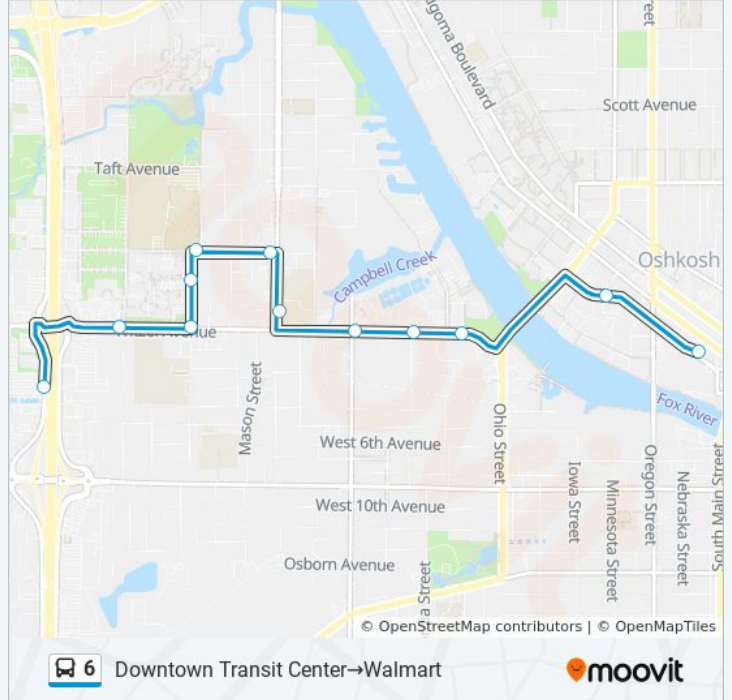

Downtown Transit Center→Walmart

Get The App

The 6 bus line (Downtown Transit Center→Walmart) has 2 routes. For regular weekdays, their operation hours are:
(1) Downtown Transit Center→Walmart: 6:30 AM - 6:30 PM(2) Walmart→Downtown Transit Center: 6:15 AM - 6:15 PM
Use the Moovit App to find the closest 6 bus station near you and find out when is the next 6 bus arriving.

Direction: Downtown Transit Center→Walmart

12 stops

[VIEW LINE SCHEDULE](#)

- Downtown Transit Center
- Pearl Ave. & Dawes St.
- Fox Valley Technical College
- Witzel Ave. & Idaho St.
- Witzel Ave. & Knapp St.
- Sawyer St. & Faust Ave.
- Southland Ave. & Sawyer St.
- West High School
- Bethel Homes
- Eagle St. & Witzel Ave.
- Witzel Ave. & Westfield St.
- Walmart

6 bus Info

Direction: Downtown Transit Center→Walmart

Stops: 12

Trip Duration: 12 min

Line Summary:

Direction: Walmart→Downtown Transit Center

13 stops

[VIEW LINE SCHEDULE](#)

- Walmart
- 509 Washburn St.
- 9th Ave. & Westfield St.
- 9th Ave. & Huntington Pl.
- 9th Ave. & Sawyer St.
- 9th Ave. & Knapp St.
- 9th Ave. & Dakota St.
- 9th Ave. & Ohio St.
- 9th Ave. & Iowa St.
- 9th Ave. & Minnesota St.
- 9th Ave & Nebraska St
- Main St. & 7th Ave.
- Downtown Transit Center