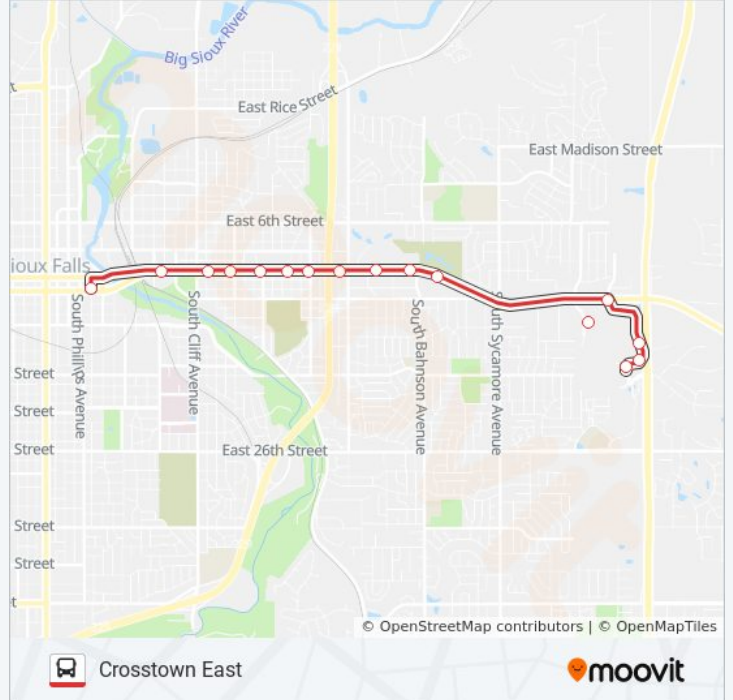

**Direction:**

16 stops

[VIEW LINE SCHEDULE](#)

The Bus Stop (Tbs) Sam's Downtown Terminal

10th/Indiana (State Offices)

10th Between Cliff And Van Eps

10th/Blauvelt SW Corner

10th/Jessica SW Corner

10th/St. Paul SW Corner

10th/Lowell SW Corner

10th/Blaine SW Corner

10th/Hy-Vee/Campbell Supply SW Corner

10th/Bahnson SW Corner

10th/Kmart

Walmart (West Side Of Bldg)

Arrowhead Parkway/Highline SW Corner

Highline Place/Tree Blvd (Between Target &amp; Kohls)

Highline Place/Target Driveway (South End Of Target)

Century Theaters (East Side Near Driveway)

**CROSSTOWN EAST bus Time Schedule**

Route Timetable:

|           |                   |
|-----------|-------------------|
| Sunday    | Not Operational   |
| Monday    | Not Operational   |
| Tuesday   | Not Operational   |
| Wednesday | Not Operational   |
| Thursday  | Not Operational   |
| Friday    | Not Operational   |
| Saturday  | 8:45 AM - 3:10 PM |

**CROSSTOWN EAST bus Info****Direction:****Stops:** 16**Trip Duration:** 10 min**Line Summary:**

CROSSTOWN EAST bus time schedules and route maps are available in an offline PDF at [moovitapp.com](https://moovitapp.com). Use the [Moovit App](#) to see live bus times, train schedule or subway schedule, and step-by-step directions for all public transit in Sioux Falls.