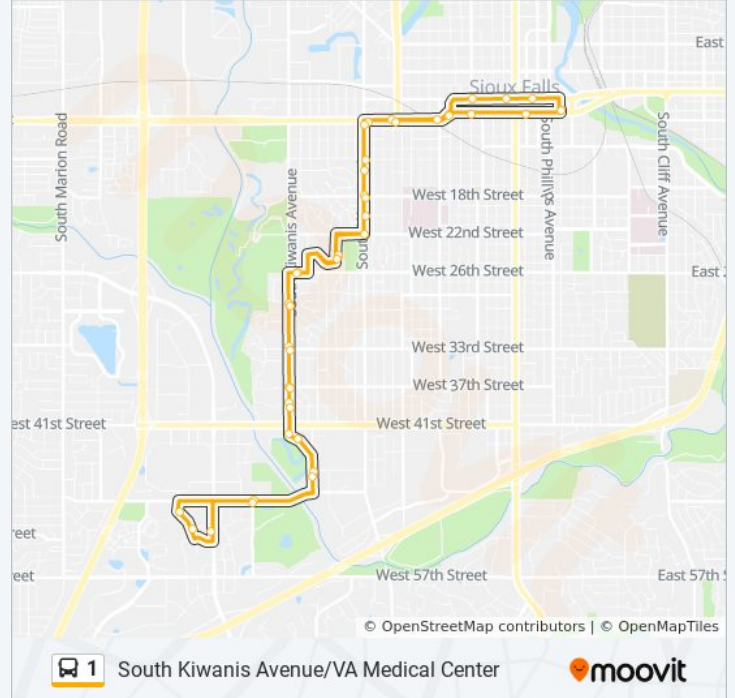

Technology Drive/Technology Circle SE Corner

Technology Drive/Valhalla SE Corner

49th/Oxbow SW Corner

Kiwanis/46th SE Corner

Kiwanis/Park Place SE Corner

41st/Kiwanis NE Corner

Kiwanis/39th SE Corner

Kiwanis/37th SE Corner

Kiwanis/33rd SE Corner

Kiwanis/Oak SE Corner

26th/Williams SW Corner

Va Medical Center Entrance Northbound

Western/20th SE Corner

Western/18th SE Corner

Western/15th SE Corner

12th/Western SE Corner

12th/Glendale SE Corner

11th/Menlo SW Corner

11th/Prairie SW Corner

11th/Dakota SW Corner

The Bus Stop (Tbs) Sam's Downtown Terminal

1 bus time schedules and route maps are available in an offline PDF at moovitapp.com. Use the [Moovit App](#) to see live bus times, train schedule or subway schedule, and step-by-step directions for all public transit in Sioux Falls.

[About Moovit](#) · [MaaS Solutions](#) · [Supported Countries](#) · [Mooviter Community](#)

© 2023 Moovit - All Rights Reserved

Check Live Arrival Times