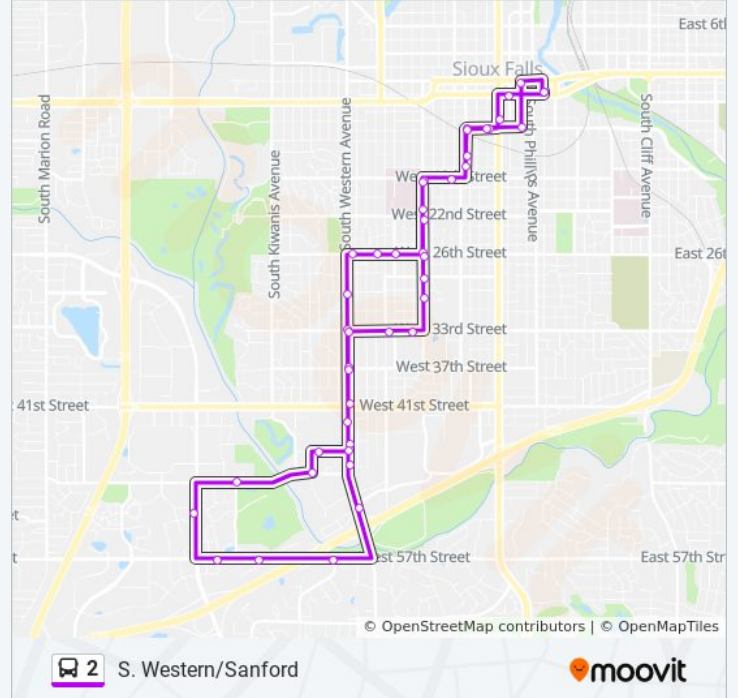

(1) (Loop): 6:15 AM - 6:15 PM

Use the Moovit App to find the closest 2 bus station near you and find out when is the next 2 bus arriving.

Direction: (Loop)

45 stops

[VIEW LINE SCHEDULE](#)

The Bus Stop (Tbs) Sam's Downtown Terminal

2 bus Info

Direction: (Loop)

Stops: 45

Trip Duration: 54 min

Line Summary:

Southwest Center (Swc) Sam's Southwest Transit Hub

57th/Tennis Lane SW Corner

57th/Burr Oak Place SW Corner

33rd/Euclid South Side

Grange/30th NE Corner

Grange/28th SE Corner

Grange/26th SE Corner

Grange/22nd SE Corner

Grange/18th SE Corner

18th/Prairie SW Corner

16th/Summit SE Corner

14th/Summit SE Corner

14th/Spring SW Corner

Minnesota/13th SE Corner

11th/Dakota SW Corner

The Bus Stop (Tbs) Sam's Downtown Terminal

2 bus time schedules and route maps are available in an offline PDF at moovitapp.com. Use the [Moovit App](#) to see live bus times, train schedule or subway schedule, and step-by-step directions for all public transit in Sioux Falls.