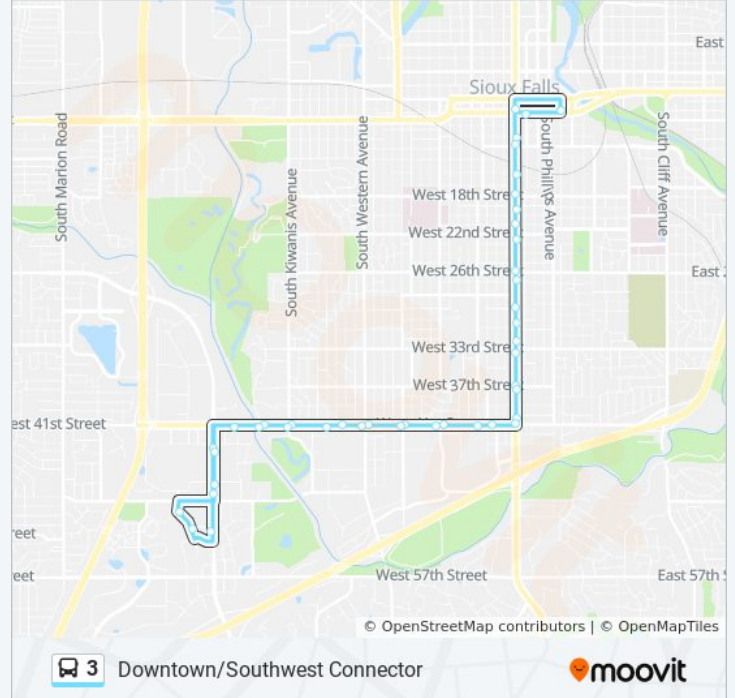

**3 bus Info**

**Direction:** (Loop)

**Stops:** 43

**Trip Duration:** 54 min

**Line Summary:**

Technology Drive/Technology Circle SE Corner

Technology Drive/Valhalla SE Corner

47th/Louise SE Corner

Louise at Target Entrance Driveway NE Corner

41st/Westport SW Corner

41st/Adjacent To (East Of) Big Sioux River

41st/Kiwanis – SW Corner

41st/Elmwood SW Corner

41st/Western SW Corner

41st/West SW Corner

41st/Grange SW Corner

41st/Summit SW Corner

Minnesota/40th SE Corner

Minnesota/37th SE Corner

Minnesota (Mid-Block/ 33rd NE Corner

Minnesota/30th SE Corner

Minnesota & 26th/Minnesota at Walgreens

Minnesota/22nd SE Corner

Minnesota/19th SE Corner

Minnesota/16th SE Corner

Minnesota/13th SE Corner

11th/Dakota SW Corner

The Bus Stop (Tbs) Sam's Downtown Terminal

3 bus time schedules and route maps are available in an offline PDF at [moovitapp.com](http://moovitapp.com). Use the [Moovit App](#) to see live bus times, train schedule or subway schedule, and step-by-step directions for all public transit in Sioux Falls.