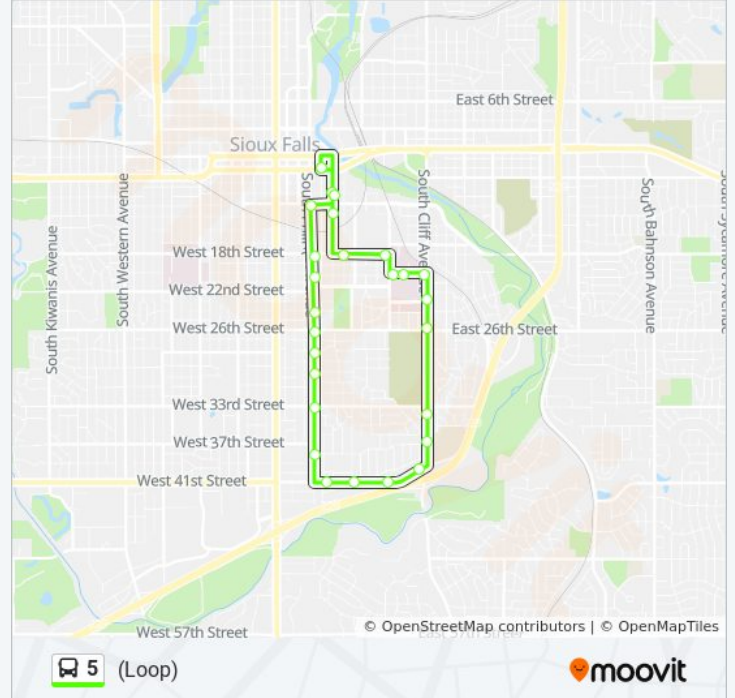

[View In Website Mode](#)

The 5 bus line (Loop) has one route. For regular weekdays, their operation hours are:

(1) (Loop): 6:15 AM - 6:15 PM

Use the Moovit App to find the closest 5 bus station near you and find out when is the next 5 bus arriving.

Direction: (Loop)

26 stops

[VIEW LINE SCHEDULE](#)

- The Bus Stop (Tbs) Sam's Downtown Terminal
- 2nd Ave/15th NW Corner
- 18th/3rd Ave SW Corner
- 18th/7th Ave SW Corner
- 20th/7th Ave at Avera Clinic (Mid-Block)
- 20th/Physicians Office Bldg (Between Driveways)
- 20th/Cliff SW Corner (Mcgreevy Clinic)
- Cliff/23rd NW Corner
- Cliff/26th
- Cliff/33rd SW Corner (Mid-Block)
- Cliff/38th NW Corner
- 41st/Cliff NW Corner (Mid-Block)
- 41st/800 Address (Mid-Block)
- 41st/4th Ave NE Corner
- 41st/1st Ave NE Corner
- Phillips/38th SE Corner
- Phillips/33rd SE Corner
- Phillips/30th SE Corner
- Phillips/28th SE Corner
- Phillips/26th SE Corner
- Phillips/24th SE Corner
- Phillips/20th SE Corner

5 bus Info

Direction: (Loop)

Stops: 26

Trip Duration: 21 min

Line Summary:

Phillips/18th SE Corner

Phillips/14th SE Corner

2nd Ave/13th SE Corner

The Bus Stop (Tbs) Sam's Downtown Terminal

5 bus time schedules and route maps are available in an offline PDF at moovitapp.com. Use the [Moovit App](#) to see live bus times, train schedule or subway schedule, and step-by-step directions for all public transit in Sioux Falls.