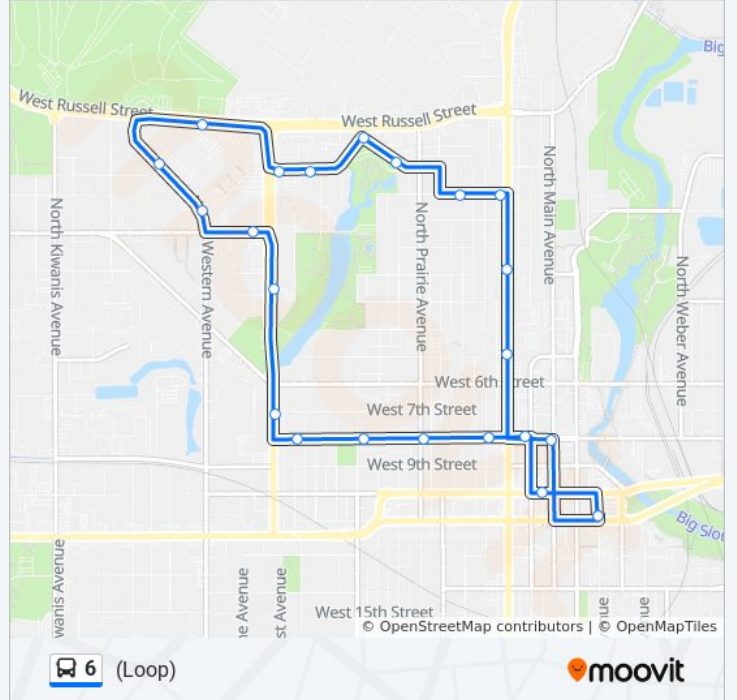

Get The App

The 6 bus line (Loop) has one route. For regular weekdays, their operation hours are:

(1) (Loop): 5:45 AM - 9:15 PM

Use the Moovit App to find the closest 6 bus station near you and find out when is the next 6 bus arriving.

## Direction: (Loop)

24 stops

[VIEW LINE SCHEDULE](#)

- The Bus Stop (Tbs) Sam's Downtown Terminal
- 10th (Mid-Block)/Dakota NE Corner
- 8th/Dakota NW Corner
- 8th/Spring NE Corner
- 8th/Prairie NE Corner
- 8th/Grange NE Corner
- 8th/Lake NE Corner
- West Ave/7th SE Corner
- West Ave at Bus Pullout (Midway Between 6th And Madison)
- Madison (Just South Of the Stadium)
- Madison/Western NW Corner
- Western/Sanford Premier Center (Driveway Between Center & Stadium)
- Western/Holly (Howard Wood Field) SE Corner Of Driveway
- Russell Between West/Western (Mid-Block)
- Bailey (Mid-Block)/Lake SE Corner
- Bailey (Veterens Park) SE Corner
- Bailey/Walts SW Corner
- Bailey/Prairie
- Brookings/Duluth SW Corner
- Brookings/Minnesota SW Corner

## 6 bus Info

**Direction:** (Loop)

**Stops:** 24

**Trip Duration:** 23 min

**Line Summary:**

Minnesota/2nd NW Corner

Minnesota/5th NW Corner

8th/Main SW Corner

The Bus Stop (Tbs) Sam's Downtown Terminal

6 bus time schedules and route maps are available in an offline PDF at [moovitapp.com](https://moovitapp.com). Use the [Moovit App](#) to see live bus times, train schedule or subway schedule, and step-by-step directions for all public transit in Sioux Falls.