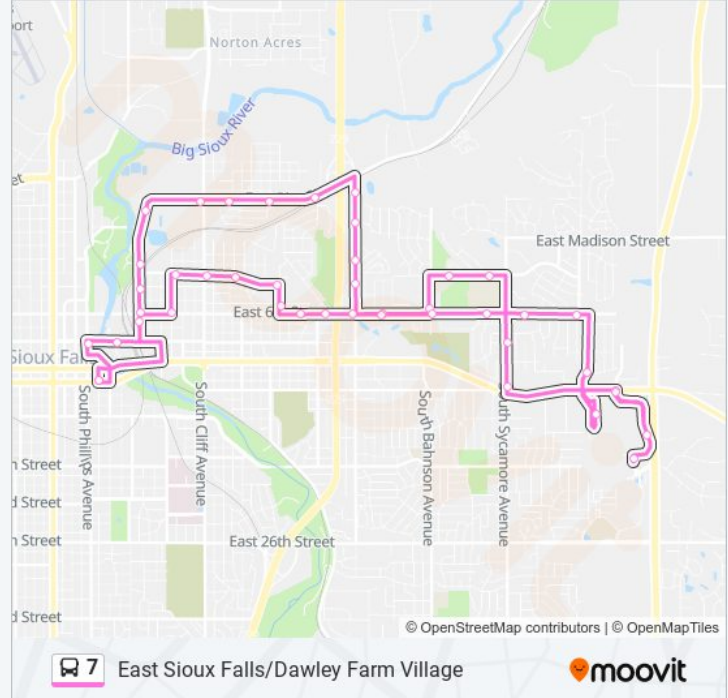

East Sioux Falls/Dawley Farm Village

Get The App

The 7 bus line East Sioux Falls/Dawley Farm Village has one route. For regular weekdays, their operation hours are:
 (1) (Loop): 5:45 AM - 8:45 PM
 Use the Moovit App to find the closest 7 bus station near you and find out when is the next 7 bus arriving.

7 bus Info
Direction: (Loop)
Stops: 43
Trip Duration: 52 min
Line Summary:

- The Bus Stop (Tbs) Sam's Downtown Terminal
- Phillips/8th SE Corner
- 8th/Railroad
- Weber/6th NE Corner
- Weber/4th SE Corner
- Weber (East Side) at Falls Park Entrance
- Weber (East Side) at John Morrell's
- Rice/Cliff SW Corner
- Rice/Wayland SW Corner
- Rice/Jessica SW Corner
- Rice/Lowell SW Corner
- Cleveland/1 Blk South Of Rice
- Cleveland at River Ridge Apts
- Cleveland/Bunker Place SW Corner
- Cleveland at Springbrook Estates
- 6th/Shephard SW Corner
- Bahnson (Mid-Block)/6th NE Corner
- 3rd/Montgomery Court SW Corner
- 3rd/Washington High School Entrance (West Of Drive)
- 6th/Sycamore (Mid-Block)
- 6th/Dewberry SW Corner

6th/Lowell NE Corner

6th/St. Paul NE Corner

Lewis/5th SE Corner

3rd/Lewis NW Corner

3rd/Wayland NE Corner

3rd/Cliff NE Corner

3rd/Indiana NE Corner

6th/Indiana NE Corner

Weber/6th SW Corner

The Bus Stop (Tbs) Sam's Downtown Terminal

7 bus time schedules and route maps are available in an offline PDF at moovitapp.com. Use the [Moovit App](#) to see live bus times, train schedule or subway schedule, and step-by-step directions for all public transit in Sioux Falls.