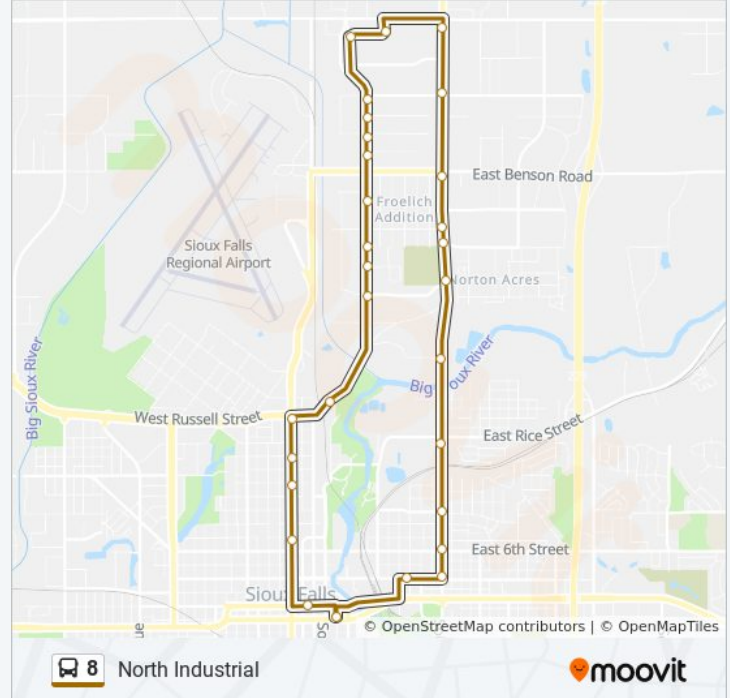

Get The App

The 8 bus line (Loop) has one route. For regular weekdays, their operation hours are:

(1) (Loop): 5:35 AM - 6:45 PM

Use the Moovit App to find the closest 8 bus station near you and find out when is the next 8 bus arriving.

- The Bus Stop (Tbs) Sam's Downtown Terminal
- 10th (Mid-Block)/Dakota NE Corner
- Minnesota/5th SE Corner
- Minesota/1st SE Corner
- Minnesota/Brookings SE Corner
- Minnesota/Russell SE Corner
- North Drive/1st Ave SW Corner
- 4th Ave/Amidon SE Corner
- 4th Ave/Presentation NE Corner
- 4th Ave/Wells Fargo Crosswalk
- 4th Ave/Cumberland Apts
- 4th/Benson
- 4th Ave/48th SE Corner
- 4th Ave/ 50th SE Corner
- 4th Ave/52nd SE Corner
- 4th Ave/54th SE Corner
- 4th Ave/58th SE Corner
- Citibank Building # 1
- Cliff (Mid-Block)/60th SW Corner
- Cliff/54th NW Corner
- Cliff/Benson SW Corner
- Cliff/Hermosa NW Corner

8 bus Info
Direction: (Loop)
Stops: 32
Trip Duration: 31 min
Line Summary:

Cliff/34th NW Corner

Cliff/Amidon NW Corner

Cliff/Chambers

Cliff/Rice SW Corner

Cliff/Rr Tracks

Cliff/3rd NW Corner

Cliff/6th NW Corner

Cliff/8th NW Corner

8th/Indiana NW Corner

The Bus Stop (Tbs) Sam's Downtown Terminal

8 bus time schedules and route maps are available in an offline PDF at moovitapp.com. Use the [Moovit App](#) to see live bus times, train schedule or subway schedule, and step-by-step directions for all public transit in Sioux Falls.