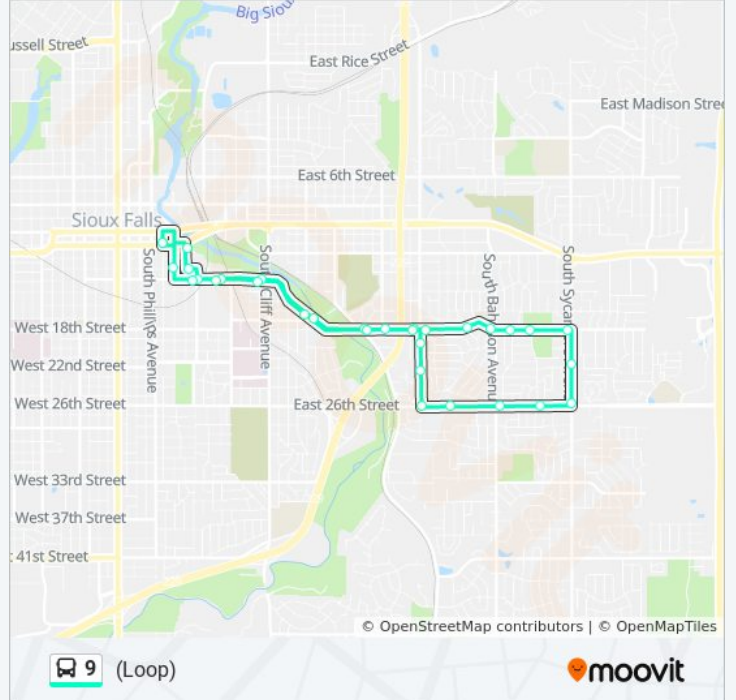

View In Website Mode

The 9 bus line (Loop) has one route. For regular weekdays, their operation hours are:

(1) (Loop): 6:15 AM - 8:45 PM

Use the Moovit App to find the closest 9 bus station near you and find out when is the next 9 bus arriving.

Direction: (Loop)
 32 stops
[VIEW LINE SCHEDULE](#)

9 bus Time Schedule
 (Loop) Route Timetable:

Sunday	Not Operational
Monday	Not Operational
Tuesday	6:15 AM - 8:45 PM
Wednesday	6:15 AM - 8:45 PM
Thursday	6:15 AM - 8:45 PM
Friday	6:15 AM - 8:45 PM
Saturday	7:45 AM - 2:45 PM

- The Bus Stop (Tbs) Sam's Downtown Terminal
- 2nd Ave/13th NW Corner
- 14th/4th Ave SW Corner
- 14th/6th Ave SW Corner
- 14th Between 9th & Cliff Ave.
- River Blvd/17th SW Corner
- 18th/Foster Ave SW Corner
- 18th/Blaine SE Corner
- 18th/Gary SW Corner
- 18th/Laurie SW Corner
- 18th/Point SW Corner
- 18th/Churchill SW Corner
- 18th/Judy SW Corner
- 18th/Sycamore/Sw Corner
- Sycamore/23rd NW Corner
- Sycamore/26th NW Corner
- 26th/Judy NE Corner
- 26th/Bahnson NE Corner
- 26th/Village Square Circle NW Corner
- 26th/Cleveland NE Corner
- Cleveland/22nd SE Corner
- Cleveland/19th SE Corner

9 bus Info
Direction: (Loop)
Stops: 32
Trip Duration: 25 min
Line Summary:

- 18th/Blaine NE Corner
- 18th/Lowell NE Corner
- 18th/Southeastern NE Corner
- 18th at Entrance To River Blvd Greenway Park
- 14th (Mid-Block) /Cliff Ave NW
- 14th/6th Ave NE Corner
- 14th/4th Ave NE Corner
- 13th/3rd Ave NE Corner
- Tower Of David Apts
- The Bus Stop (Tbs) Sam's Downtown Terminal