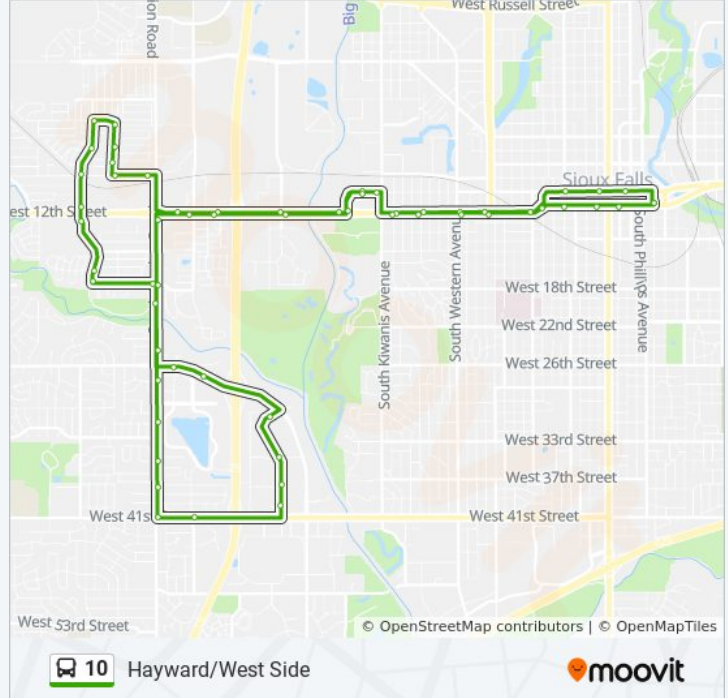

Valley View (Mid-Block)/12th SW Corner

Christopher/Silver Place NW Corner

Christopher/Dardenella NW Corner

Dardenella/Marion SW Corner

Marion (West Side) North Of Entrance To Dunham Park

26th/Edna SW Corner

Lorraine/Sf Ford

32nd/Westlake NW Corner

39th/Terry NW Corner

39th/Marion

Marion/37th SE Corner

Marion/34th SE Corner

Marion Between 32nd & Oak

Marion/26th SE Corner (South Of Driveway Into Hy-Vee-Driveway Nearest To Front Of Hy-Vee)

Marion/24th SE Corner

Marion/18th SE Corner

Marion/12th SE Corner

12th/Ebenezer SW Corner

12th/Pine Crest Place SW Corner

12th/Lyons SE Corner

Westport/12th (North Side)

10th at Entrance To Rehab Center For the Blind

10th/Kiwanis SW Corner

12th/Williams SW Corner

12th/Elmwood SW Corner

12th/Western SE Corner

12th/Glendale SE Corner

11th/Menlo SW Corner

11th/Prairie SW Corner

11th/Spring SW Corner