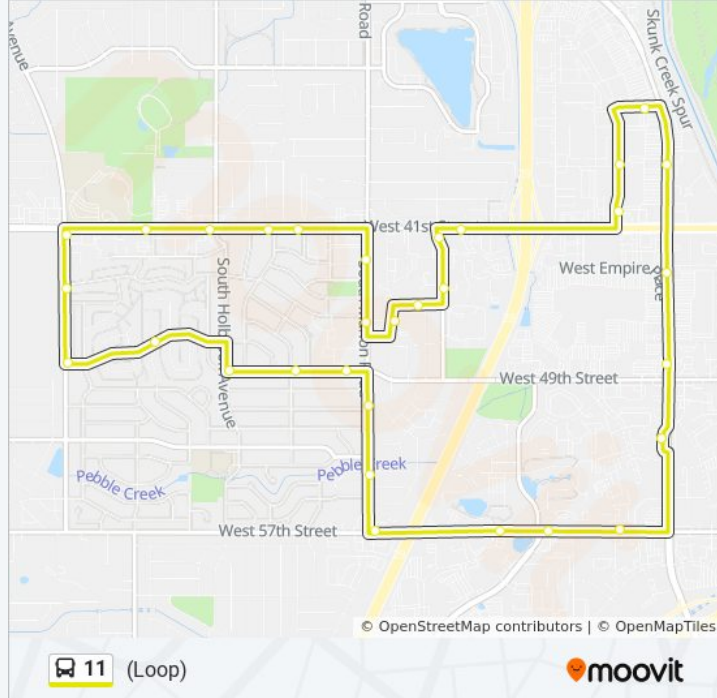

Direction: (Loop)

34 stops

[VIEW LINE SCHEDULE](#)

Southwest Center (Swc) Sam's Southwest Transit Hub

57th/Technopolis Drive NE Corner

57th/Solberg NE Corner

57th/Broadband NE Corner (Entrance To Good Sams)

11 bus Info

Direction: (Loop)

Stops: 34

Trip Duration: 23 min

Line Summary:

Marion/46th SW Corner

Cathy (Mid-Block)/45th SE Corner

45th/Downing SW Corner

Terry/Gateway SE Corner

Terry/41st SE Corner

39th/Terry SE Corner

32nd/Westlake SE Corner

Lorraine/Lowes

Louise/Shirley (Usp)

Louise/34th

Louise at Wal-Mart Entrance Driveway NW
Corner

Louise/Empire Mall Entrance Driveway NW
Corner

Louise/Hy-Vee Entrance Driveway SW Corner

Southwest Center (Swc) Sam's Southwest Transit
Hub

11 bus time schedules and route maps are available in an offline PDF at moovitapp.com. Use the [Moovit App](#) to see live bus times, train schedule or subway schedule, and step-by-step directions for all public transit in Sioux Falls.