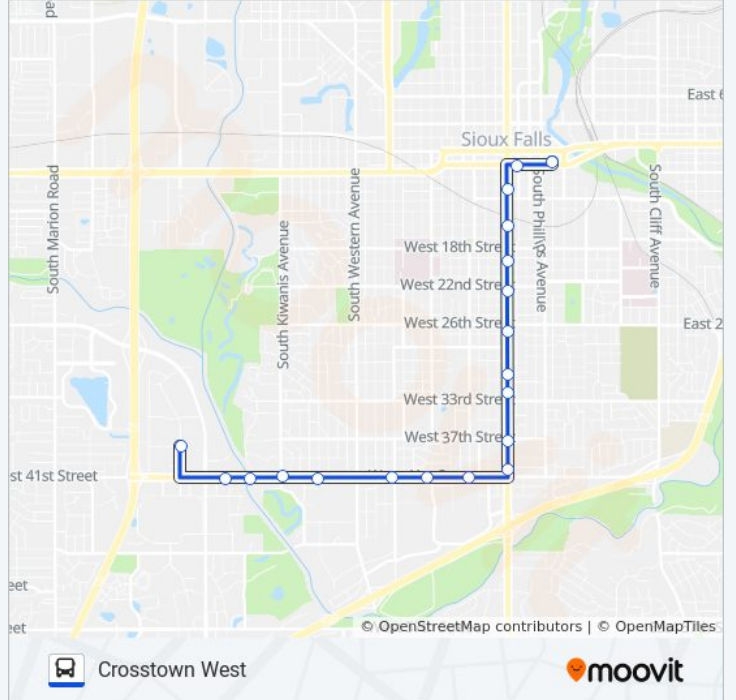

Use the Moovit App to find the closest CROSSTOWN WEST bus station near you and find out when is the next CROSSTOWN WEST bus arriving.

Direction: Downtown

19 stops

[VIEW LINE SCHEDULE](#)

34th/Louise SW Corner (Approximately 100 Ft West Of Intersection)

Minnesota/37th SE Corner

Minnesota (Mid-Block/ 33rd NE Corner

Minnesota/30th SE Corner

Minnesota & 26th/Minnesota at Walgreens

Minnesota/22nd SE Corner

Minnesota/19th SE Corner

Minnesota/16th SE Corner

Minnesota/13th SE Corner

11th/Dakota SW Corner

The Bus Stop (Tbs) Sam's Downtown Terminal

CROSSTOWN WEST bus Time Schedule

Downtown Route Timetable:

Sunday	Not Operational
Monday	Not Operational
Tuesday	Not Operational
Wednesday	Not Operational
Thursday	Not Operational
Friday	Not Operational
Saturday	9:15 AM - 3:15 PM

CROSSTOWN WEST bus Info

Direction: Downtown

Stops: 19

Trip Duration: 24 min

Line Summary:

Direction: Savers

19 stops

[VIEW LINE SCHEDULE](#)