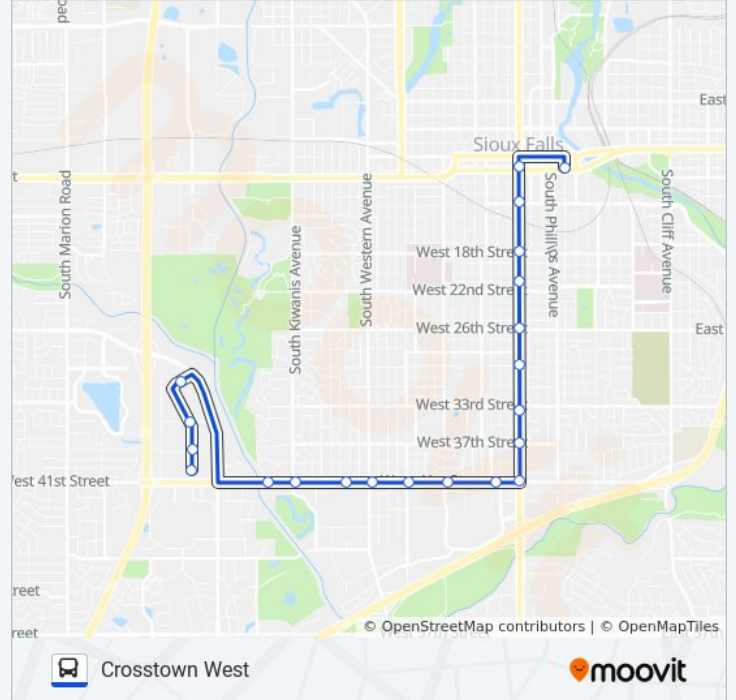

Use the Moovit App to find the closest CROSSTOWN WEST bus station near you and find out when is the next CROSSTOWN WEST bus arriving.

Direction: Downtown

19 stops

[VIEW LINE SCHEDULE](#)

34th/Louise SW Corner (Approximately 100 Ft West Of Intersection)

CROSSTOWN WEST bus Info

Direction: Downtown

Stops: 19

Trip Duration: 24 min

Line Summary:

Direction: Savers

19 stops

[VIEW LINE SCHEDULE](#)

41st/O'Gorman Entrance

26th/Shirley (Mid-Block, Across From Existing Shelter)

CROSSTOWN WEST bus Time Schedule

Savers Route Timetable:

Sunday	Not Operational
Monday	Not Operational
Tuesday	Not Operational
Wednesday	Not Operational
Thursday	Not Operational
Friday	Not Operational
Saturday	8:45 AM - 2:45 PM

CROSSTOWN WEST bus Info

Direction: Savers

Stops: 19

Trip Duration: 23 min

Line Summary:

34th/Louise SW Corner (Approximately 100 Ft West Of Intersection)

CROSSTOWN WEST bus time schedules and route maps are available in an offline PDF at moovitapp.com. Use the [Moovit App](#) to see live bus times, train schedule or subway schedule, and step-by-step directions for all public transit in Sioux Falls.