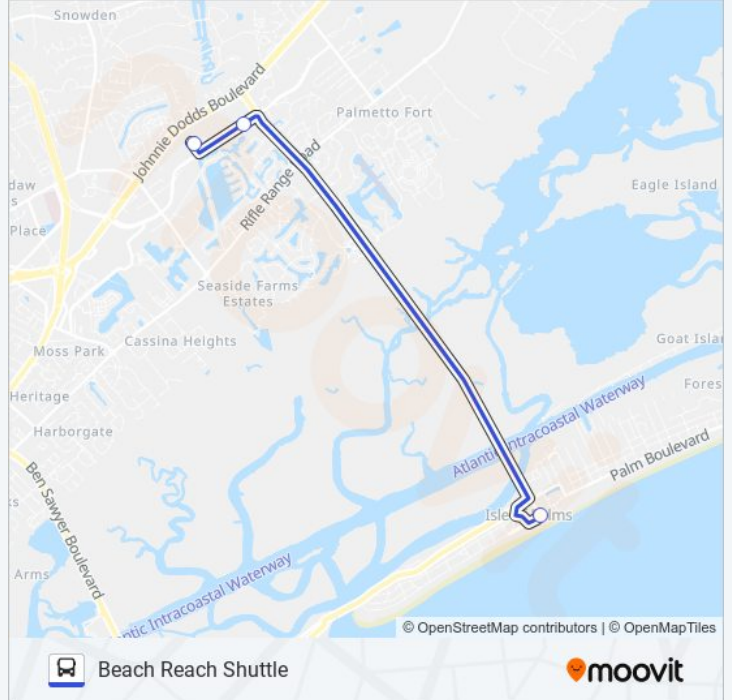

Use the Moovit App to find the closest BEACH REACH SHUTTLE bus station near you and find out when is the next BEACH REACH SHUTTLE bus arriving.

**Direction: Beach Reach Shuttle**

3 stops

[VIEW LINE SCHEDULE](#)

**BEACH REACH SHUTTLE bus Info****Direction:** Beach Reach Shuttle**Stops:** 3**Trip Duration:** 45 min**Line Summary:**

**Direction: Beach Reach Shuttle**

3 stops

[VIEW LINE SCHEDULE](#)

Towne Centre / Market Center Blvd

Hungry Neck Blvd / Theater Dr

Ocean Blvd / 14th Ave

**BEACH REACH SHUTTLE bus Time Schedule**

Beach Reach Shuttle Route Timetable:

Sunday	9:40 AM - 5:40 PM
Monday	Not Operational
Tuesday	Not Operational
Wednesday	Not Operational
Thursday	Not Operational
Friday	Not Operational
Saturday	9:15 AM - 5:15 PM

**BEACH REACH SHUTTLE bus Info**

**Direction:** Beach Reach Shuttle

**Stops:** 3

**Trip Duration:** 15 min

**Line Summary:**

BEACH REACH SHUTTLE bus time schedules and route maps are available in an offline PDF at [moovitapp.com](https://moovitapp.com). Use the [Moovit App](#) to see live bus times, train schedule or subway schedule, and step-by-step directions for all public transit in Charleston, SC.