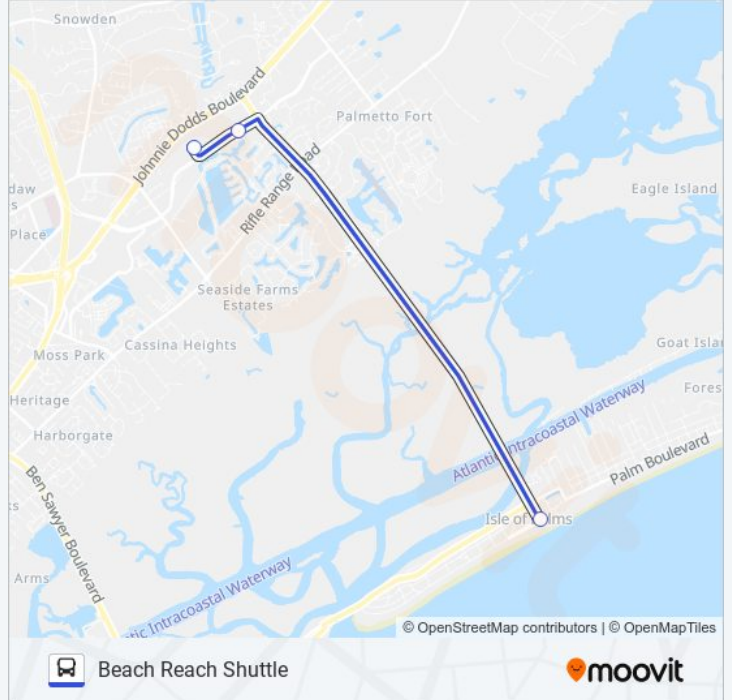

 **BEACH REACH SHUTTLE**

Use the Moovit App to find the closest BEACH REACH SHUTTLE bus station near you and find out when is the next BEACH REACH SHUTTLE bus arriving.

**Direction: Beach Reach Shuttle**

3 stops

[VIEW LINE SCHEDULE](#)

Ocean Blvd / 14th Ave

Hungry Neck Blvd / Theater Dr

Towne Centre / Market Center Blvd

**BEACH REACH SHUTTLE bus Time Schedule**

Beach Reach Shuttle Route Timetable:

Sunday	9:55 AM - 5:55 PM
Monday	Not Operational
Tuesday	Not Operational
Wednesday	Not Operational
Thursday	Not Operational
Friday	Not Operational
Saturday	9:30 AM - 5:30 PM

**BEACH REACH SHUTTLE bus Info****Direction:** Beach Reach Shuttle**Stops:** 3**Trip Duration:** 45 min**Line Summary:**

**Direction: Beach Reach Shuttle**

3 stops

[VIEW LINE SCHEDULE](#)

Towne Centre / Market Center Blvd