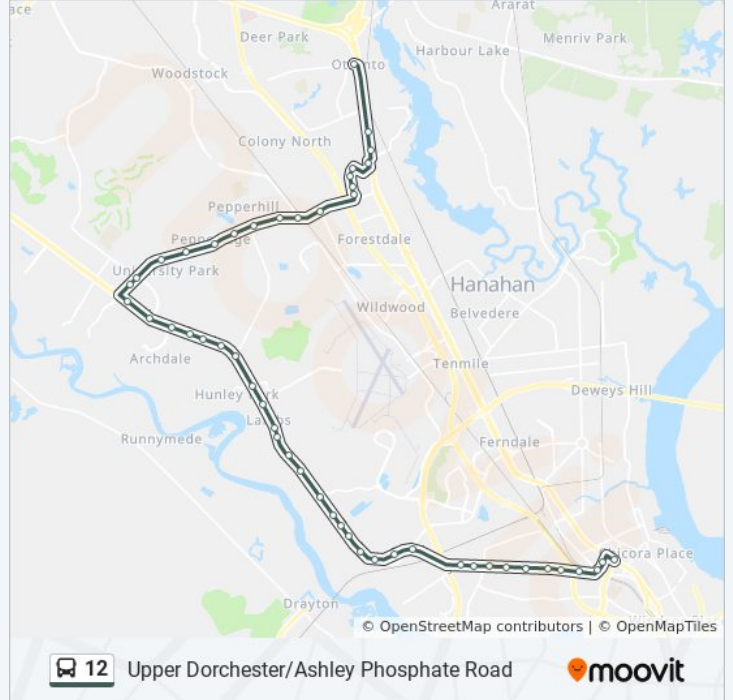

Dorchester Rd / Lambs Elementary School

Dorchester Rd / W Hill Blvd Nb

Dorchester Rd / Lawson Dr

Dorchester Rd / Cross County Rd

Dorchester Rd / Lowell Dr

Dorchester Rd / Purcell St

Dorchester Rd / Ruff Rd

Dorchester Rd / Franchise St

Dorchester Rd / Patriot Blvd Nb

Dorchester Rd / Park Forest Pkwy

Ashley Phosphate Rd/ Dorchester Rd

Ashley Phosphate Rd / Patriot Blvd

Ashley Phosphate Rd / University Dr

Ashley Phosphate Rd / Windsor Hill Dr

Ashley Phosphate Rd / Pepperidge Dr

Ashley Phosphate Rd / Peppermill Pkwy

Ashley Phosphate Rd / Cross County Rd

Ashley Phosphate Rd / Pepperdam Ave

Ashley Phosphate Rd / E Spartan Blvd

Ashley Phosphate Rd / Stall Rd

Northwoods Blvd / Ashley Phosphate Rd

7554 Northwoods Blvd

7670 Northwoods Blvd

2233 Northwoods Blvd

2152 Northwoods Blvd

Rivers Ave / the Promenade at Northwoods

Rivers Ave / Northbrook Blvd

Otranto Rd / Rivers Ave

12 bus time schedules and route maps are available in an offline PDF at moovitapp.com. Use the [Moovit App](#) to see live bus times, train schedule or subway schedule, and step-by-step directions for all public transit in Charleston, SC.

[About Moovit](#) • [MaaS Solutions](#) • [Supported Countries](#) • [Mooviter Community](#)

Check Live Arrival Times