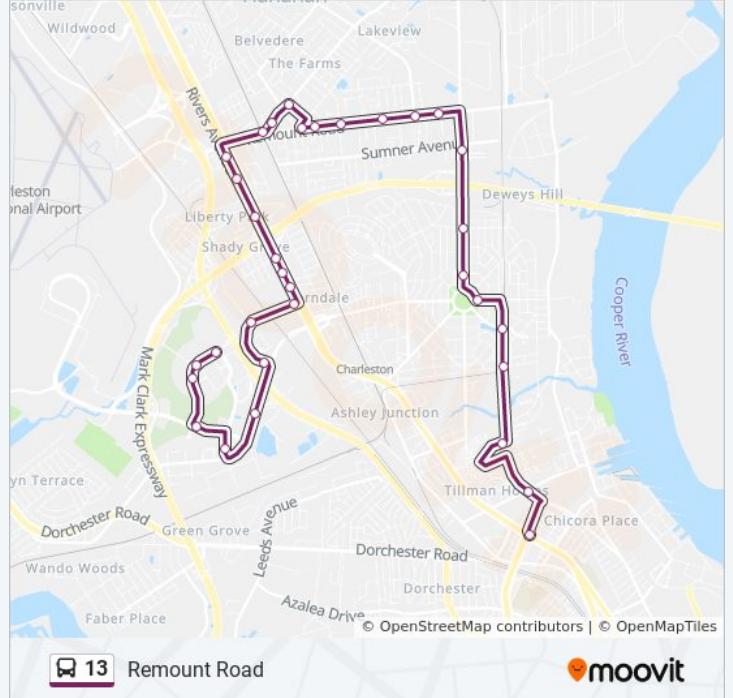

Spruill Ave / Buist Ave

Spruill Ave / Bexley St

Spruill Ave / Gullah Ave

Spruill Ave / Mcmillan Ave

Spruill Ave / Cosgrove Ave

Reynolds Ave / Ottawa Ave

N. Charleston Superstop

Direction: Tanger Outlet/Wal-Mart

13 bus Info

Direction: Tanger Outlet/Wal-Mart

Stops: 33

Trip Duration: 50 min

Line Summary:

Remount Rd / Yeamans Hall Rd

Rivers Ave / Remount Rd Sb

Rivers Ave / Sabal St

Rivers Ave / Target St

Rivers Ave / Rebecca St

Rivers Ave / Fuller St

Rivers Ave / Emden St Sb

Mall Dr / Rivers Ave

Mall Dr / Lacross Rd

Mall Dr / City Hall Ln

W. Montague Ave / N Arco Ln (Mcdonald'S)

Emmett I. Davis Jr. Ave / Firestone Rd

International Blvd / Centre Pointe Dr

Centre Pointe Dr / Fashion Ave

Centre Pointe Dr / Wetland Crossing Rd

Centre Pointe Dr / Tanger Outlet Blvd

13 bus time schedules and route maps are available in an offline PDF at moovitapp.com. Use the [Moovit App](#) to see live bus times, train schedule or subway schedule, and step-by-step directions for all public transit in Charleston, SC.