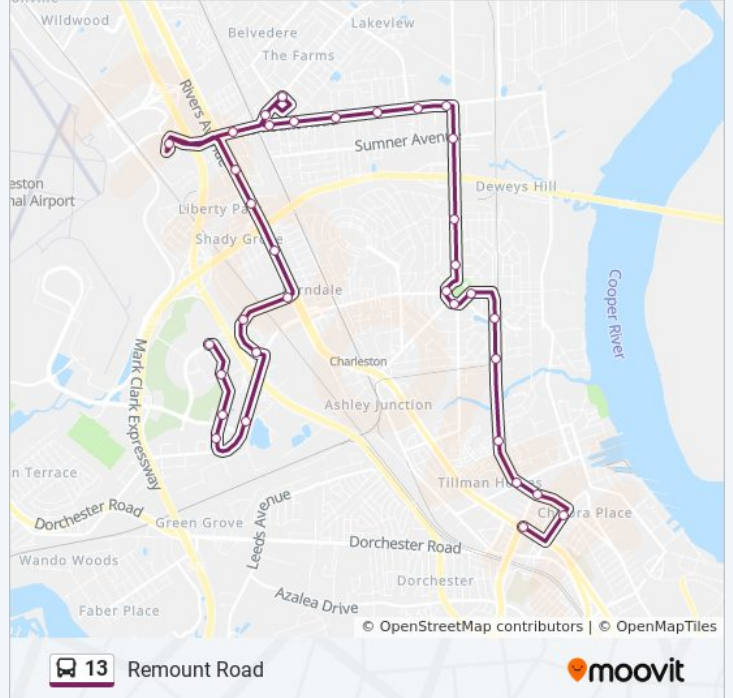

Direction: N. Charleston Superstop

34 stops

[VIEW LINE SCHEDULE](#)

Centre Pointe Dr / Tanger Outlet Blvd
Tanger Outlet Blvd / Hotel Rd
Tanger Outlet Blvd / International Blvd
Emmett I. Davis Jr. Ave / Firestone Rd
W Montague Ave / Banco Rd
Mall Dr / City Hall Ln
Mall Dr / Lacross Rd
Mall Dr / Rivers Ave
Rivers Ave / Rebecca St
Rivers Ave / Harley St
Rivers Ave / Renneau Ave
Casper Padgett Way / Remount Rd
Remount Rd / Craig Rd
Campbell St / Yeamans Hall Rd
Yeamans Hall Rd / Yeamans Hall Plaza
Remount Rd / Yeamans Hall Rd
Remount Rd / Leiderman St
Remount Rd / Attaway St
Remount Rd / Corner Ave
Remount Rd / Flanders Ave
Remount Rd / N Rhett Ave
N Rhett Ave / Sumner Ave

13 bus Info

Direction: N. Charleston Superstop

Stops: 34

Trip Duration: 52 min

Line Summary:

N. Rhett Ave / Braddock Ave

N Rhett Ave / Marquis Rd

Park Circle / E Montague Ave

Park Circle / S Rhett Ave

Park Circle / Park Place E

Spruill Ave / Buist Ave

Spruill Ave / Bexley St

Spruill Ave / Gullah Ave

Spruill Ave / Mcmillan Ave

Spruill Ave / Cosgrove Ave

Reynolds Ave / Ottawa Ave

N. Charleston Superstop

Direction: Tanger Outlet/Wal-Mart

33 stops

[VIEW LINE SCHEDULE](#)

N. Charleston Superstop

Spruill Ave / Mcmillan Ave

Gullah Ave / Spruill Ave

Spruill Ave / Bexley St