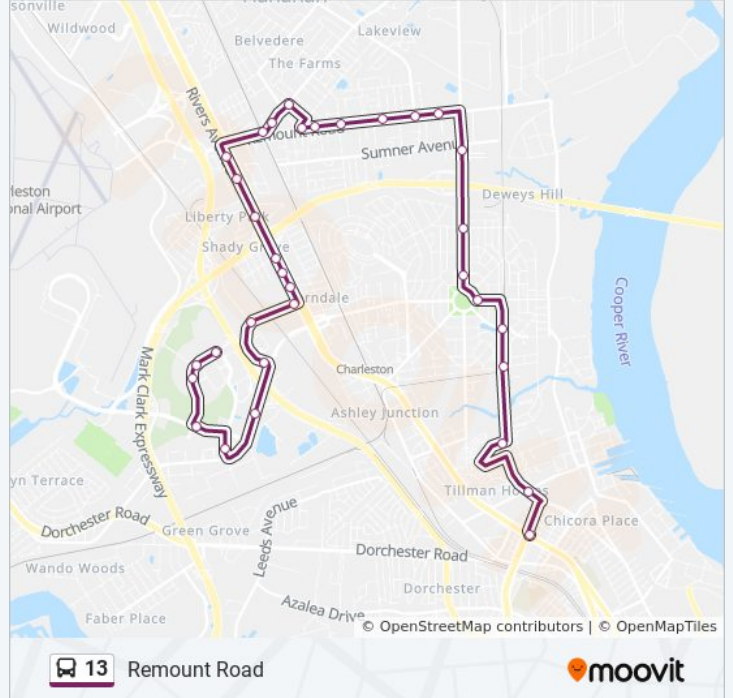

N. Charleston Superstop

Direction: Tanger Outlet/Wal-Mart

33 stops

[VIEW LINE SCHEDULE](#)

N. Charleston Superstop

Spruill Ave / Mcmillan Ave

Gullah Ave / Spruill Ave

Spruill Ave / Bexley St

13 bus Info

Direction: Tanger Outlet/Wal-Mart

Stops: 33

Trip Duration: 50 min

Line Summary:

Remount Rd / Yeamans Hall Rd

Rivers Ave / Remount Rd Sb

Rivers Ave / Sabal St

Rivers Ave / Target St

Rivers Ave / Rebecca St

Rivers Ave / Fuller St

Rivers Ave / Emden St Sb

Mall Dr / Rivers Ave

Mall Dr / Lacross Rd

Mall Dr / City Hall Ln

W. Montague Ave / N Arco Ln (Mcdonald'S)

Emmett I. Davis Jr. Ave / Firestone Rd

International Blvd / Centre Pointe Dr

Centre Pointe Dr / Fashion Ave

Centre Pointe Dr / Wetland Crossing Rd

Centre Pointe Dr / Tanger Outlet Blvd

13 bus time schedules and route maps are available in an offline PDF at moovitapp.com. Use the [Moovit App](#) to see live bus times, train schedule or subway schedule, and step-by-step directions for all public transit in Charleston, SC.