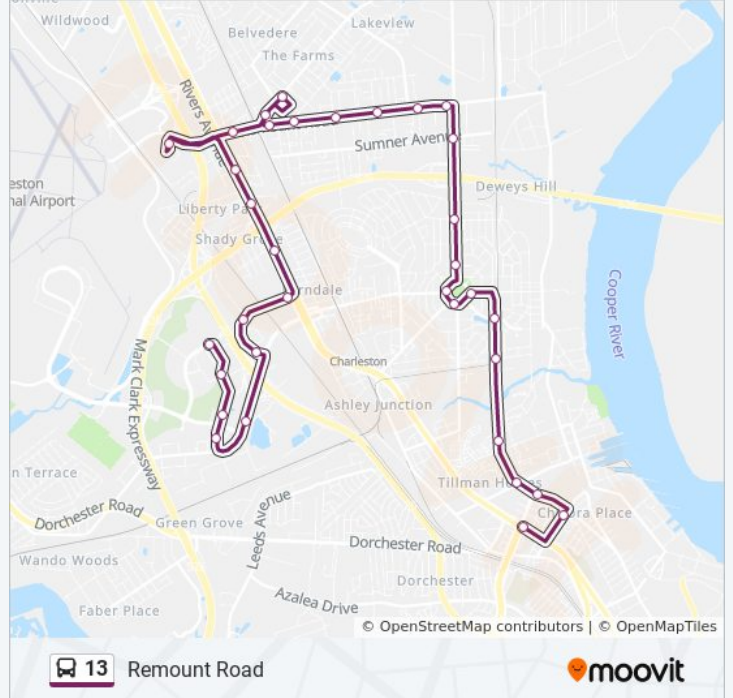

Direction: N. Charleston Superstop
 34 stops
[VIEW LINE SCHEDULE](#)

- Centre Pointe Dr / Tanger Outlet Blvd
- Tanger Outlet Blvd / Hotel Rd
- Tanger Outlet Blvd / International Blvd
- Emmett I. Davis Jr. Ave / Firestone Rd
- W Montague Ave / Banco Rd
- Mall Dr / City Hall Ln
- Mall Dr / Lacross Rd
- Mall Dr / Rivers Ave
- Rivers Ave / Rebecca St
- Rivers Ave / Harley St
- Rivers Ave / Renneau Ave
- Casper Padgett Way / Remount Rd
- Remount Rd / Craig Rd
- Campbell St / Yeamans Hall Rd
- Yeamans Hall Rd / Yeamans Hall Plaza
- Remount Rd / Yeamans Hall Rd
- Remount Rd / Leiderman St
- Remount Rd / Attaway St
- Remount Rd / Corner Ave
- Remount Rd / Flanders Ave
- Remount Rd / N Rhett Ave
- N Rhett Ave / Sumner Ave

13 bus Info

Direction: N. Charleston Superstop
Stops: 34
Trip Duration: 52 min
Line Summary:

N. Rhett Ave / Braddock Ave

N Rhett Ave / Marquis Rd

Park Circle / E Montague Ave

Park Circle / S Rhett Ave

Park Circle / Park Place E

Spruill Ave / Buist Ave

Spruill Ave / Bexley St

Spruill Ave / Gullah Ave

Spruill Ave / Mcmillan Ave

Spruill Ave / Cosgrove Ave

Reynolds Ave / Ottawa Ave

N. Charleston Superstop

Direction: Tanger Outlet/Wal-Mart

33 stops

[VIEW LINE SCHEDULE](#)

N. Charleston Superstop

Spruill Ave / Mcmillan Ave

Gullah Ave / Spruill Ave

Spruill Ave / Bexley St

Spruill Ave / Buist Ave

E Montague Ave / Park Place E