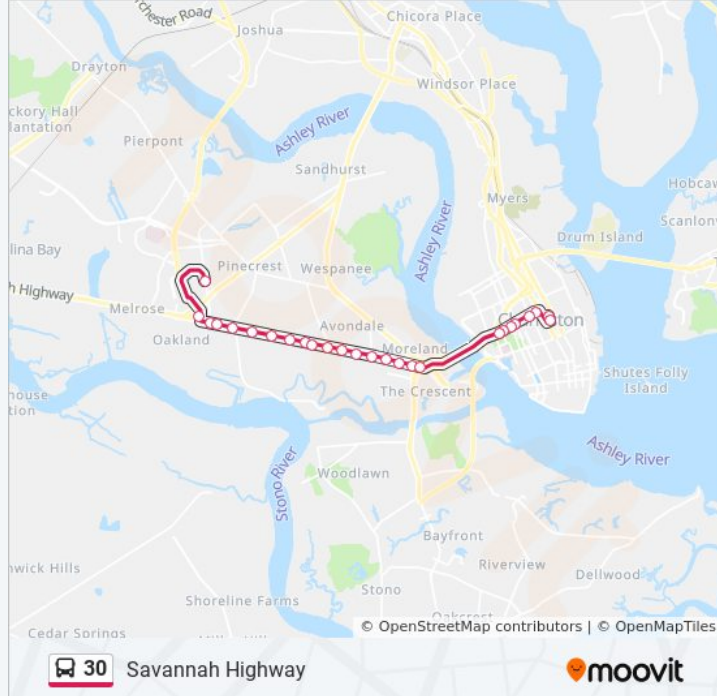

Cannon St / Wescott St

Cannon St / President St

Cannon St / Ashley Ave

Cannon St / Rutledge Ave

Cannon St / Coming St

Cannon St / St Philip St

Transit Mall

Mary St / Meeting St

30 bus time schedules and route maps are available in an offline PDF at moovitapp.com. Use the [Moovit App](#) to see live bus times, train schedule or subway schedule, and step-by-step directions for all public transit in Charleston, SC.

[About Moovit](#) • [MaaS Solutions](#) • [Supported Countries](#) • [Mooviter Community](#)

© 2024 Moovit - All Rights Reserved

Check Live Arrival Times