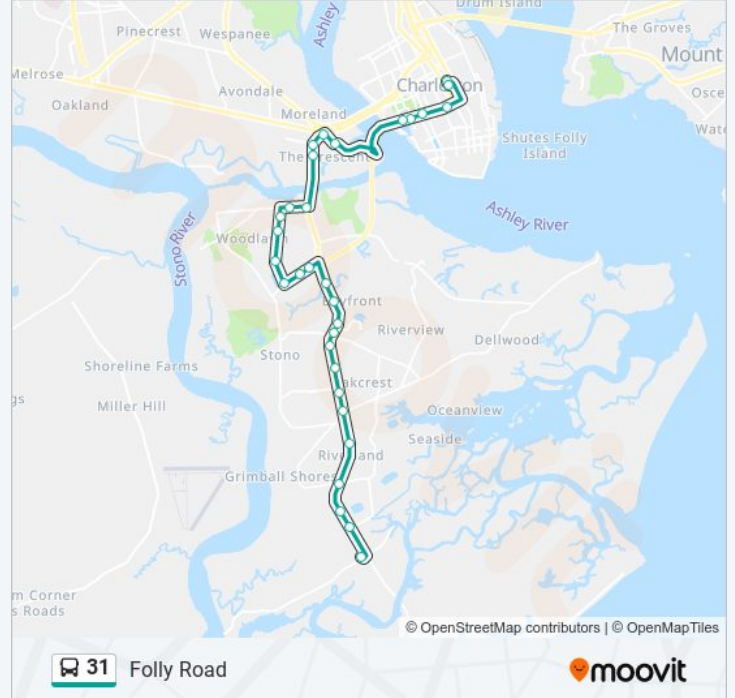

Fleming Rd / Promenade Vista St

Maybank Hwy / Promenade Vista St

Maybank Highway / Old Folly Rd

Folly Road Blvd / Johnson Rd

Folly Road Blvd / Windermere Blvd Nb

Folly Road Blvd / Albemarle Rd

Croghan Spur Rd / Albemarle Rd

Calhoun St / Courtenay Dr

Calhoun St / Jonathan Lucas St (Near Side)

Calhoun St / Ashley Ave (Farside)

Calhoun St / St Philip St

Transit Mall

Mary St / Meeting St

31 bus time schedules and route maps are available in an offline PDF at moovitapp.com. Use the [Moovit App](#) to see live bus times, train schedule or subway schedule, and step-by-step directions for all public transit in Charleston, SC.

[About Moovit](#) • [MaaS Solutions](#) • [Supported Countries](#) • [Mooviter Community](#)

© 2024 Moovit - All Rights Reserved

Check Live Arrival Times