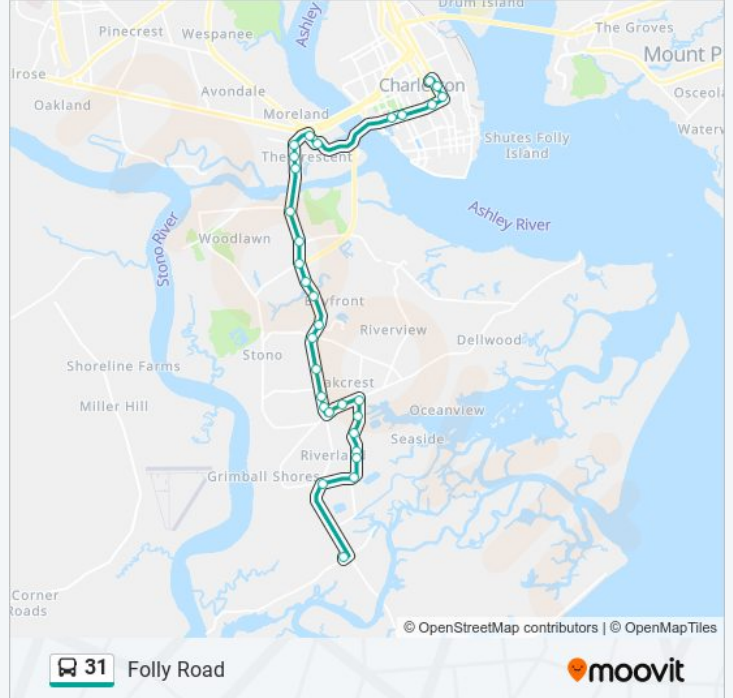

### Direction: Folly Rd / Sol Legare Rd

31 stops

[VIEW LINE SCHEDULE](#)

- Mary St / Meeting St
- Visitors Center / Charleston Museum
- Meeting St / Calhoun St
- Calhoun St / St Philip St
- Calhoun St / Ashley Ave
- Calhoun St / Jonathan Lucas St (Far Side)
- Croghan Spur Rd / Fielding Connector
- Albemarle Rd / Folly Rd Sb
- Folly Road Blvd / Windermere Blvd
- Folly Road Blvd / Formosa Dr
- Folly Rd / Nashmor Rd
- Folly Rd / Old Folly Rd Sb
- Folly Rd / Carlin Ave
- Folly Rd / Central Park Rd
- Folly Rd / Oak Point Rd
- Folly Rd / Hunley Ave
- Folly Rd / Eugene Gibbs St
- Folly Rd / Camp Rd Sb
- Folly Rd / Prescott St
- 1231 Folly Rd
- Folly Rd / Fort Johnson Rd
- Fort Johnson Rd / Jeffords St

### 31 bus Info

**Direction:** Folly Rd / Sol Legare Rd

**Stops:** 31

**Trip Duration:** 45 min

**Line Summary:**

Fort Johnson Rd / Freer St

Fort Johnson Rd / Secessionville Rd

Secessionville Rd / Sineca Pl

Secessionville Rd / Thomas Johnson Park

Secessionville Rd / Westmoreland Ave

Secessionville Rd / Rainbow Rd

Secessionville Rd / Grimball Rd Ext

Grimball Rd Ext / Folly Rd

Sol Legare Rd / Folly Rd

### Direction: Mary St / Meeting St

31 stops

[VIEW LINE SCHEDULE](#)

Sol Legare Rd / Folly Rd

Battery Island Dr / Folly Rd

Folly Rd / Joe Richardson Rd (Private Rd)

Folly Rd / Grimball Rd Ext.

Folly Rd / Westway Dr