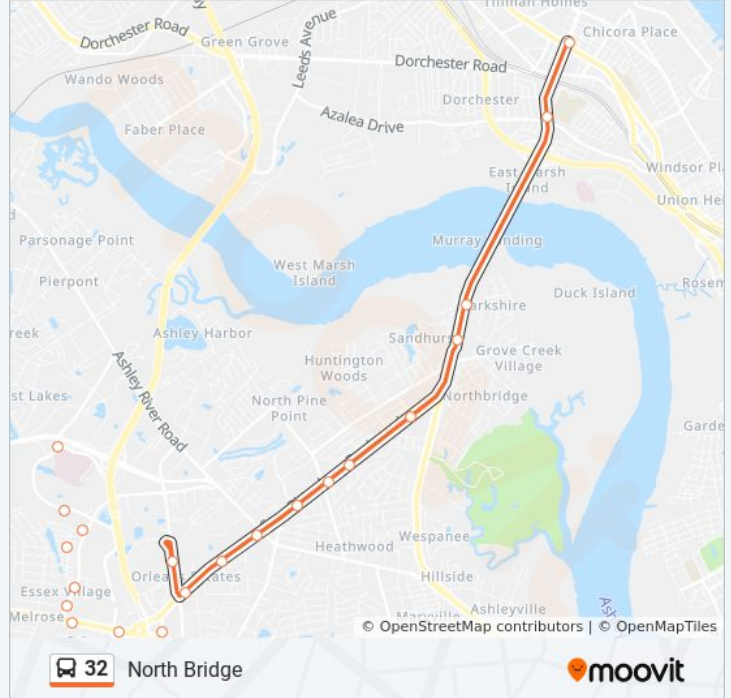

Cosgrove Ave / Lenape St

Cosgrove Ave / Mott Ave

Sam Rittenberg Blvd / Durham Pl

Sam Rittenberg Blvd / Gamecock Ave

Sam Rittenberg Blvd / Amberly Rd

Sam Rittenberg Blvd / Dickens St

Sam Rittenberg Blvd / Downing St

3360 Glenn McConnell Pkwy

Glenn McConnell Pkwy / Mary Ader Ave

Glenn McConnell Pkwy / Goodwill Way

Bees Ferry Rd Walmart

Direction: Citadel Mall

15 stops

[VIEW LINE SCHEDULE](#)

N. Charleston Superstop on Cosgrove Ave

32 bus Info

Direction: N. Charleston Superstop

Stops: 25

Trip Duration: 30 min

Line Summary:

Sam Rittenberg Blvd / Ashley Hall Rd

Sam Rittenberg Blvd / Trailee Dr

Ashley Landing Mall

1137 Sam Rittenberg Blvd

Sam Rittenburg Blvd / Poston Rd

Cosgrove Ave / Mott Ave

N. Charleston Superstop on Cosgrove Ave

32 bus time schedules and route maps are available in an offline PDF at moovitapp.com. Use the [Moovit App](#) to see live bus times, train schedule or subway schedule, and step-by-step directions for all public transit in Charleston, SC.