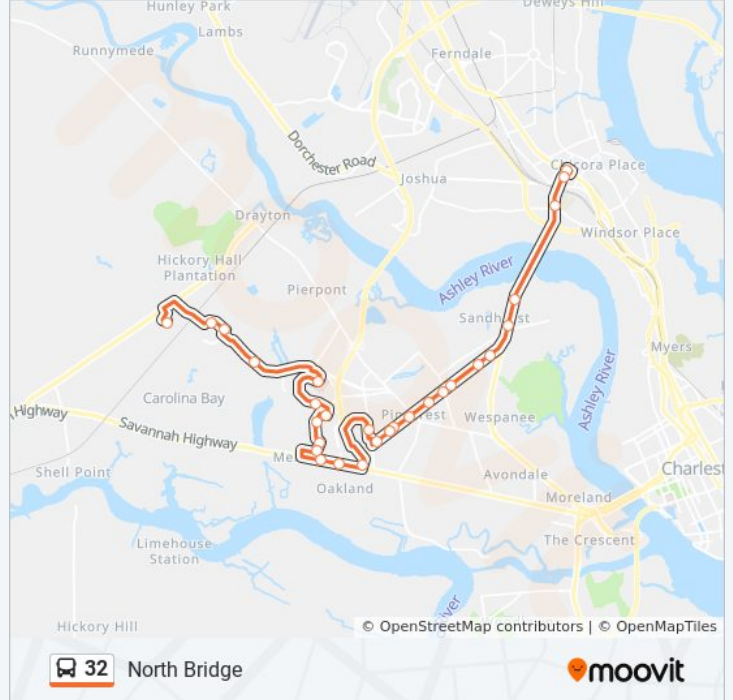

Cosgrove Ave / Lenape St

Cosgrove Ave / Mott Ave

Sam Rittenberg Blvd / Durham Pl

Sam Rittenberg Blvd / Gamecock Ave

Sam Rittenberg Blvd / Amberly Rd

Sam Rittenberg Blvd / Dickens St

Sam Rittenberg Blvd / Downing St

Stops: 30

Trip Duration: 45 min

Line Summary:

Savage Rd / Castlewood Blvd

2295 Henry Tecklenburg Dr

Henry Tecklenburg Dr / Watchtower Ln

Bon Secours-St Francis Hospital

Glenn McConnell Pkwy / Bairds Cove

3360 Glenn McConnell Pkwy

Glenn McConnell Pkwy / Mary Ader Ave

Glenn McConnell Pkwy / Goodwill Way

Bees Ferry Rd Walmart

Direction: Citadel Mall

15 stops

[VIEW LINE SCHEDULE](#)

N. Charleston Superstop on Cosgrove Ave