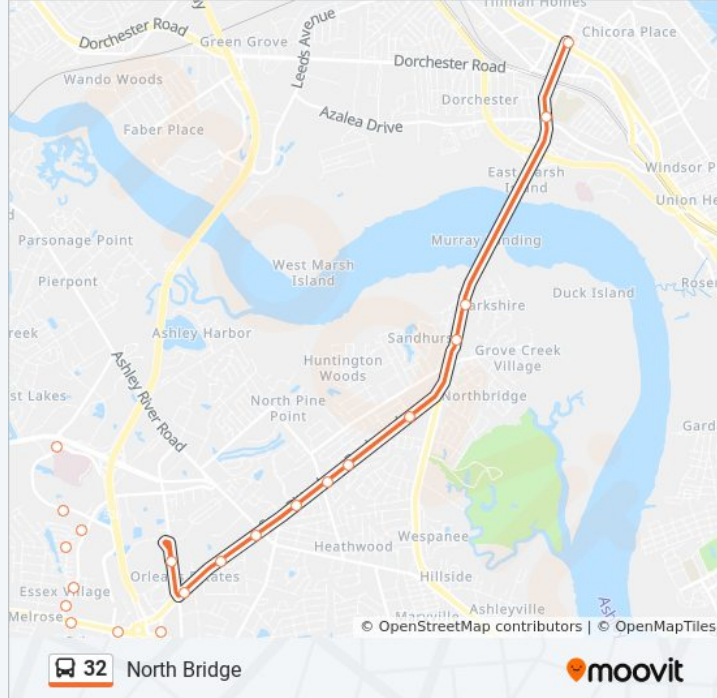

3360 Glenn McConnell Pkwy

Glenn McConnell Pkwy / Mary Ader Ave

Glenn McConnell Pkwy / Goodwill Way

Bees Ferry Rd Walmart

Direction: Citadel Mall

15 stops

[VIEW LINE SCHEDULE](#)

N. Charleston Superstop on Cosgrove Ave

- Bees Ferry Rd Walmart
- W. Wildcat Blvd / William E Murray Blvd
- Glenn Mcconnell Pkwy / Waterstone Ln
- Magwood Dr / Henry Tecklenburg Dr
- Henry Tecklenburg Dr / Watchtower Ln
- 2290 Henry Tecklenburg Dr
- Castlewood Blvd / Savage Rd
- Castlewood Blvd / Sir Scott Pl
- Savage Rd / Castlewood Dr
- Savage Rd / Etiwan Ave
- Savannah Hwy / Parkdale Dr
- Savannah Hwy / Ashley Town Center Dr
- Skylark Dr / Savannah Hwy
- Citadel Mall
- Sam Rittenberg Blvd / Orleans Rd
- 1903 Sam Rittenberg Blvd
- Sam Rittenberg Blvd / Ashley River Rd
- Sam Rittenburg Blvd / Altman St

32 bus Info

Direction: N. Charleston Superstop

Stops: 25

Trip Duration: 30 min

Line Summary:

Sam Rittenberg Blvd / Ashley Hall Rd

Sam Rittenberg Blvd / Trailee Dr

Ashley Landing Mall

1137 Sam Rittenberg Blvd

Sam Rittenburg Blvd / Poston Rd

Cosgrove Ave / Mott Ave

N. Charleston Superstop on Cosgrove Ave

32 bus time schedules and route maps are available in an offline PDF at moovitapp.com. Use the [Moovit App](#) to see live bus times, train schedule or subway schedule, and step-by-step directions for all public transit in Charleston, SC.