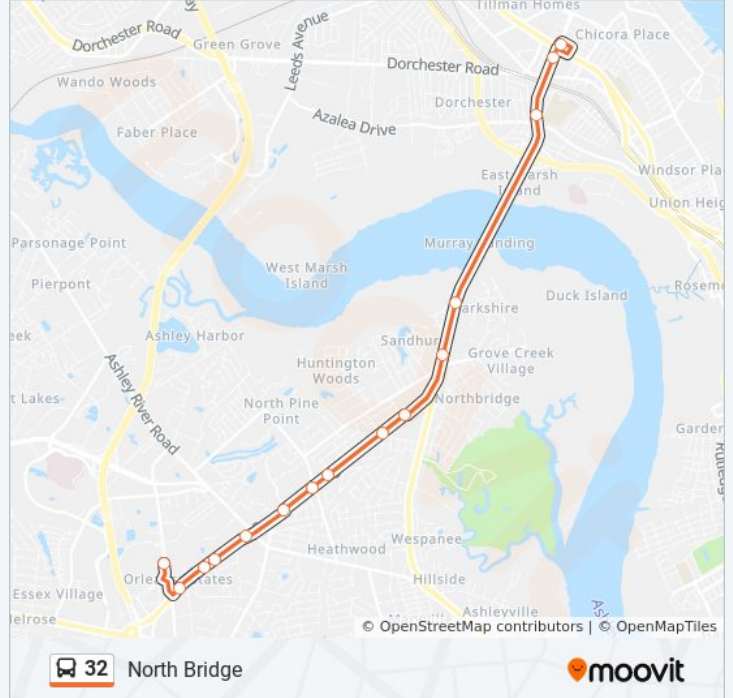

3360 Glenn McConnell Pkwy

Glenn McConnell Pkwy / Mary Ader Ave

Glenn McConnell Pkwy / Goodwill Way

Bees Ferry Rd Walmart

Direction: Citadel Mall

15 stops

[VIEW LINE SCHEDULE](#)

N. Charleston Superstop on Cosgrove Ave

Cosgrove Ave / Lenape St

Cosgrove Ave / Mott Ave

Sam Rittenberg Blvd / Durham Pl

Sam Rittenberg Blvd / Gamecock Ave

Sam Rittenberg Blvd / Amberly Rd

Sam Rittenberg Blvd / Dickens St

Sam Rittenberg Blvd / Downing St

Sam Rittenberg Blvd / Ashley Hall Rd

Sam Rittenberg Blvd / N. Woodmere Dr

Sam Rittenberg Blvd / Ashley River Rd

1890 Sam Rittenberg Blvd

1916 Sam Rittenberg Blvd

Sam Rittenberg Blvd / Orleans Rd

Citadel Mall

32 bus Info

Direction: Citadel Mall

Stops: 15

Trip Duration: 30 min

Line Summary:

Direction: N. Charleston Superstop

25 stops

[VIEW LINE SCHEDULE](#)